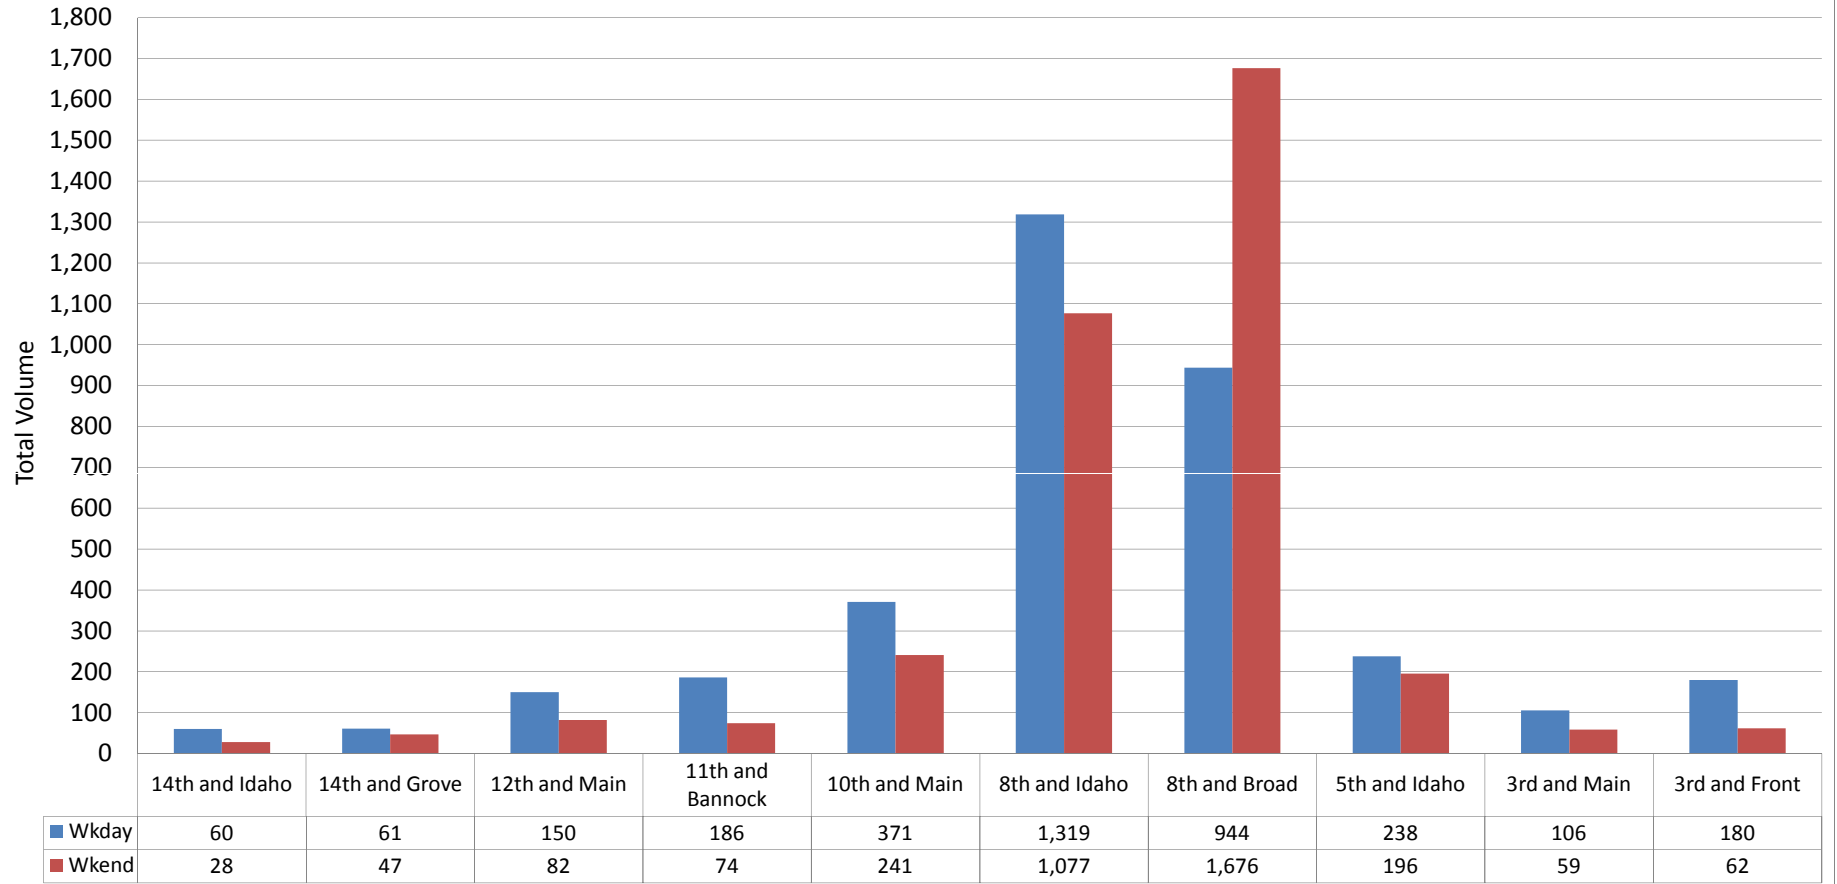

Pedestrian & Cyclist Count - August 2009 Boise, Idaho
PM Counts by Location

Schedule	Time	Day / Date	Notes
Wkday	Mid-Day = 11:30am - 1:00pm	Thursday, August 13, 2009	Beautiful day. Sunny. Hot.
	PM Wday = 4:30pm - 6:30pm	Thursday, August 13, 2009	Beautiful day. Sunny. Hot. Thursday Farmers Market.
Wkend	Mid-Day = 11:30am - 1:00pm	Saturday, August 15, 2009	Beautiful day. Sunny. Mild. Saturday Market. Linen District Event.
	PM Wday = 5:30pm - 7:30pm	Saturday, August 15, 2009	Beautiful day. Sunny. Mild.
Event	PM Wday = 4:30pm - 6:30pm	Wednesday, August 12, 2009	Beautiful day. Sunny. Hot. Alive after 5.