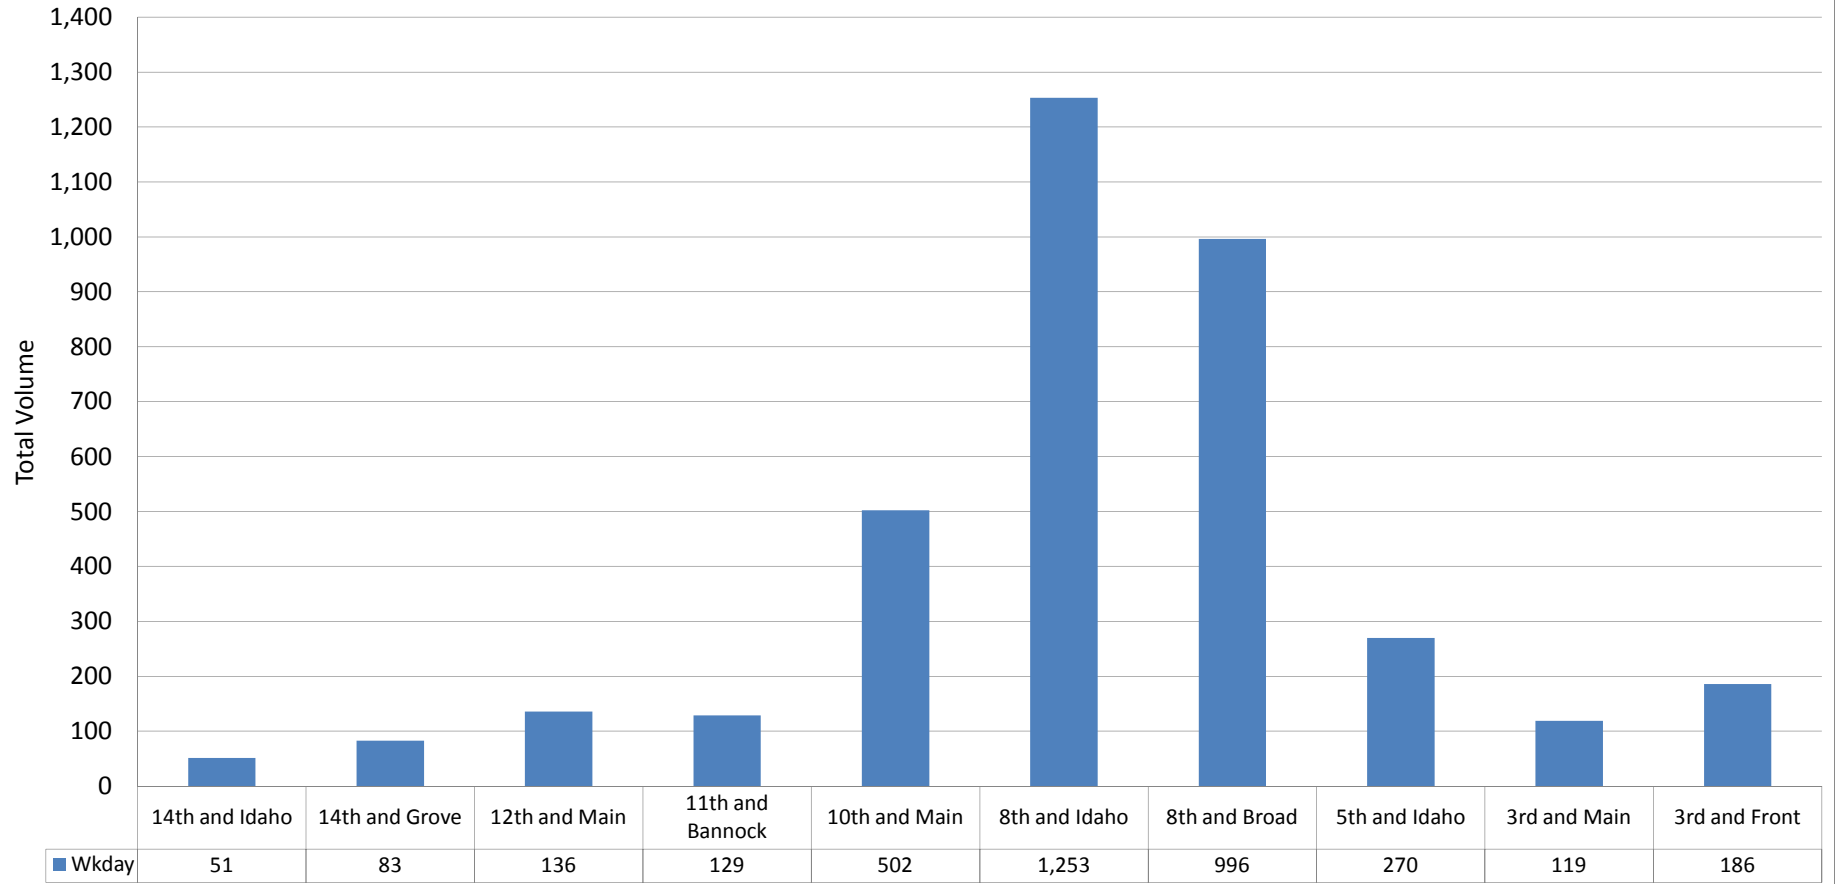

Pedestrian & Cyclist Count - August 2009 Boise, Idaho
Event Counts by Location

Schedule

Time	Day / Date	Notes
Wkday	Mid-Day = 11:30am - 1:00pm Thursday, August 13, 2009	Beautiful day. Sunny. Hot.
Wkday	PM Wday = 4:30pm - 6:30pm Thursday, August 13, 2009	Beautiful day. Sunny. Hot. Thursday Farmers Market.
Wkend	Mid-Day = 11:30am - 1:00pm Saturday, August 15, 2009	Beautiful day. Sunny. Mild. Saturday Market. Linen District Event.
Wkend	PM Wday = 5:30pm - 7:30pm Saturday, August 15, 2009	Beautiful day. Sunny. Mild.
Event	PM Wday = 4:30pm - 6:30pm Wednesday, August 12, 2009	Beautiful day. Sunny. Hot. Alive after 5.