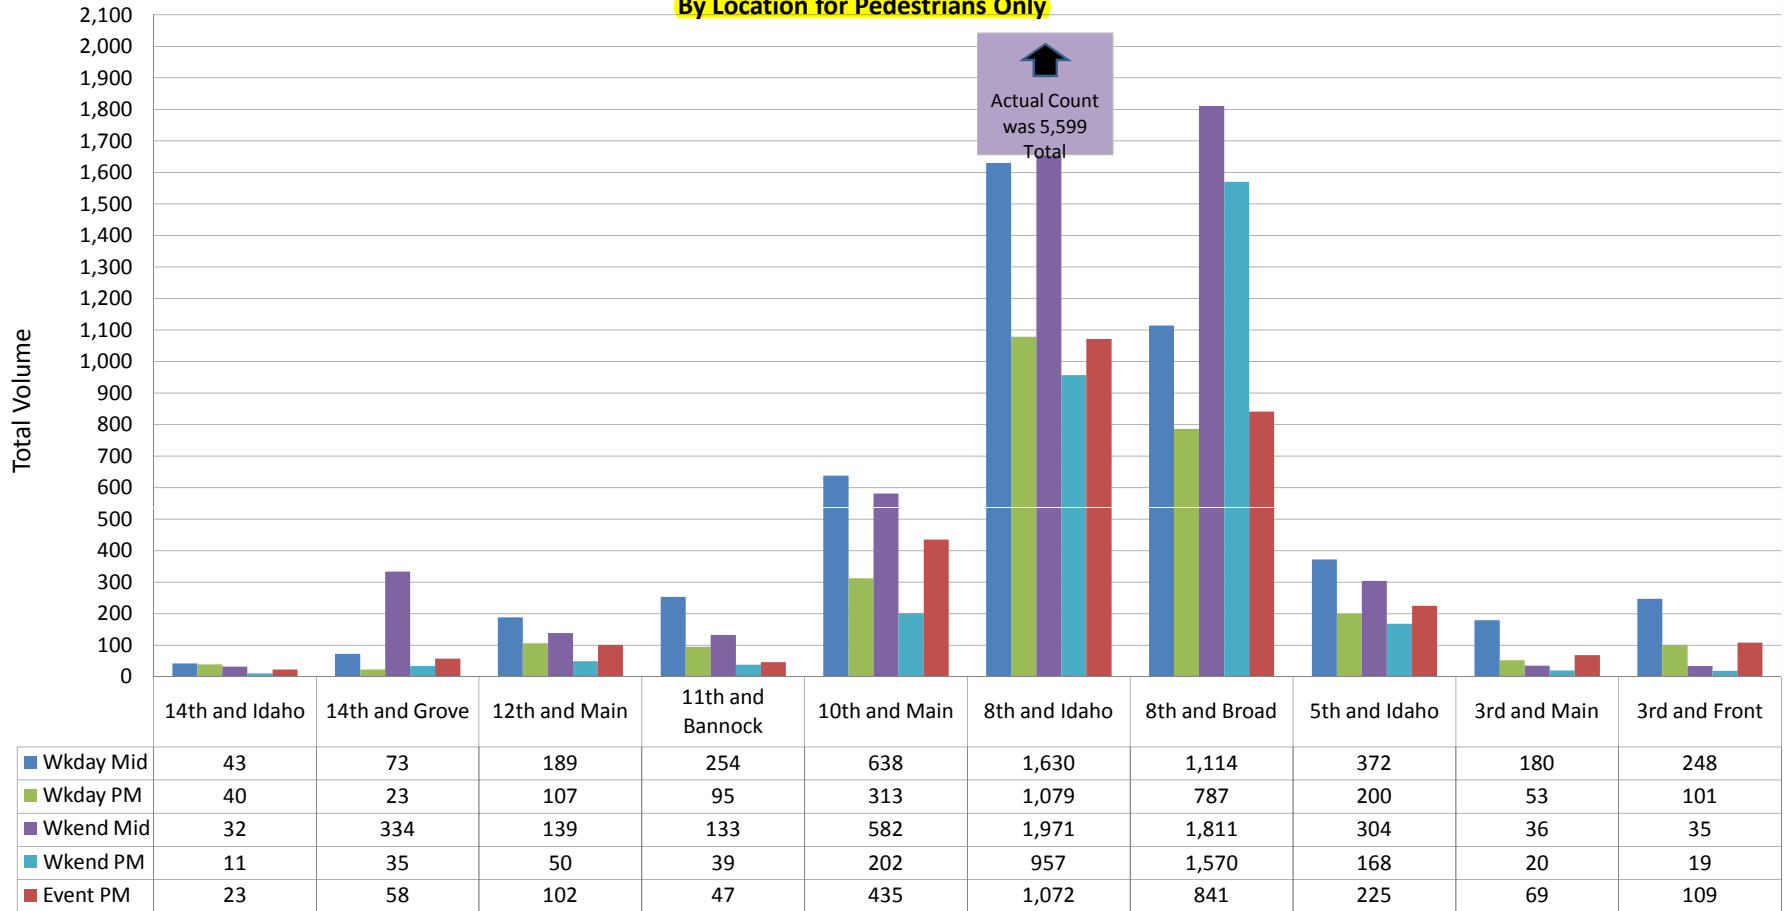

**Pedestrian & Cyclist Count - August 2009 Boise, Idaho**

**By Location for Pedestrians Only**

| Schedule | Time                       | Day / Date                 | Notes  |
|----------|----------------------------|----------------------------|--|
| Wkday    | Mid-Day = 11:30am - 1:00pm | Thursday, August 13, 2009  | Beautiful day. Sunny. Hot.   |
|          | PM Wday = 4:30pm - 6:30pm  | Thursday, August 13, 2009  | Beautiful day. Sunny. Hot. Thursday Farmers Market.                |
| Wkend    | Mid-Day = 11:30am - 1:00pm | Saturday, August 15, 2009  | Beautiful day. Sunny. Mild. Saturday Market. Linen District Event. |
|          | PM Wday = 5:30pm - 7:30pm  | Saturday, August 15, 2009  | Beautiful day. Sunny. Mild.  |
| Event    | PM Wday = 4:30pm - 6:30pm  | Wednesday, August 12, 2009 | Beautiful day. Sunny. Hot. Alive after 5.                          |

**Pedestrian & Cyclist Count - August 2009 Boise, Idaho**

**By Location for Cyclists only**

| Schedule | Time                       | Day / Date                 | Notes  |
|----------|----------------------------|----------------------------|--|
| Wkday    | Mid-Day = 11:30am - 1:00pm | Thursday, August 13, 2009  | Beautiful day. Sunny. Hot.   |
|          | PM Wday = 4:30pm - 6:30pm  | Thursday, August 13, 2009  | Beautiful day. Sunny. Hot. Thursday Farmers Market.                |
| Wkend    | Mid-Day = 11:30am - 1:00pm | Saturday, August 15, 2009  | Beautiful day. Sunny. Mild. Saturday Market. Linen District Event. |
|          | PM Wday = 5:30pm - 7:30pm  | Saturday, August 15, 2009  | Beautiful day. Sunny. Mild.  |
| Event    | PM Wday = 4:30pm - 6:30pm  | Wednesday, August 12, 2009 | Beautiful day. Sunny. Hot. Alive after 5.                          |