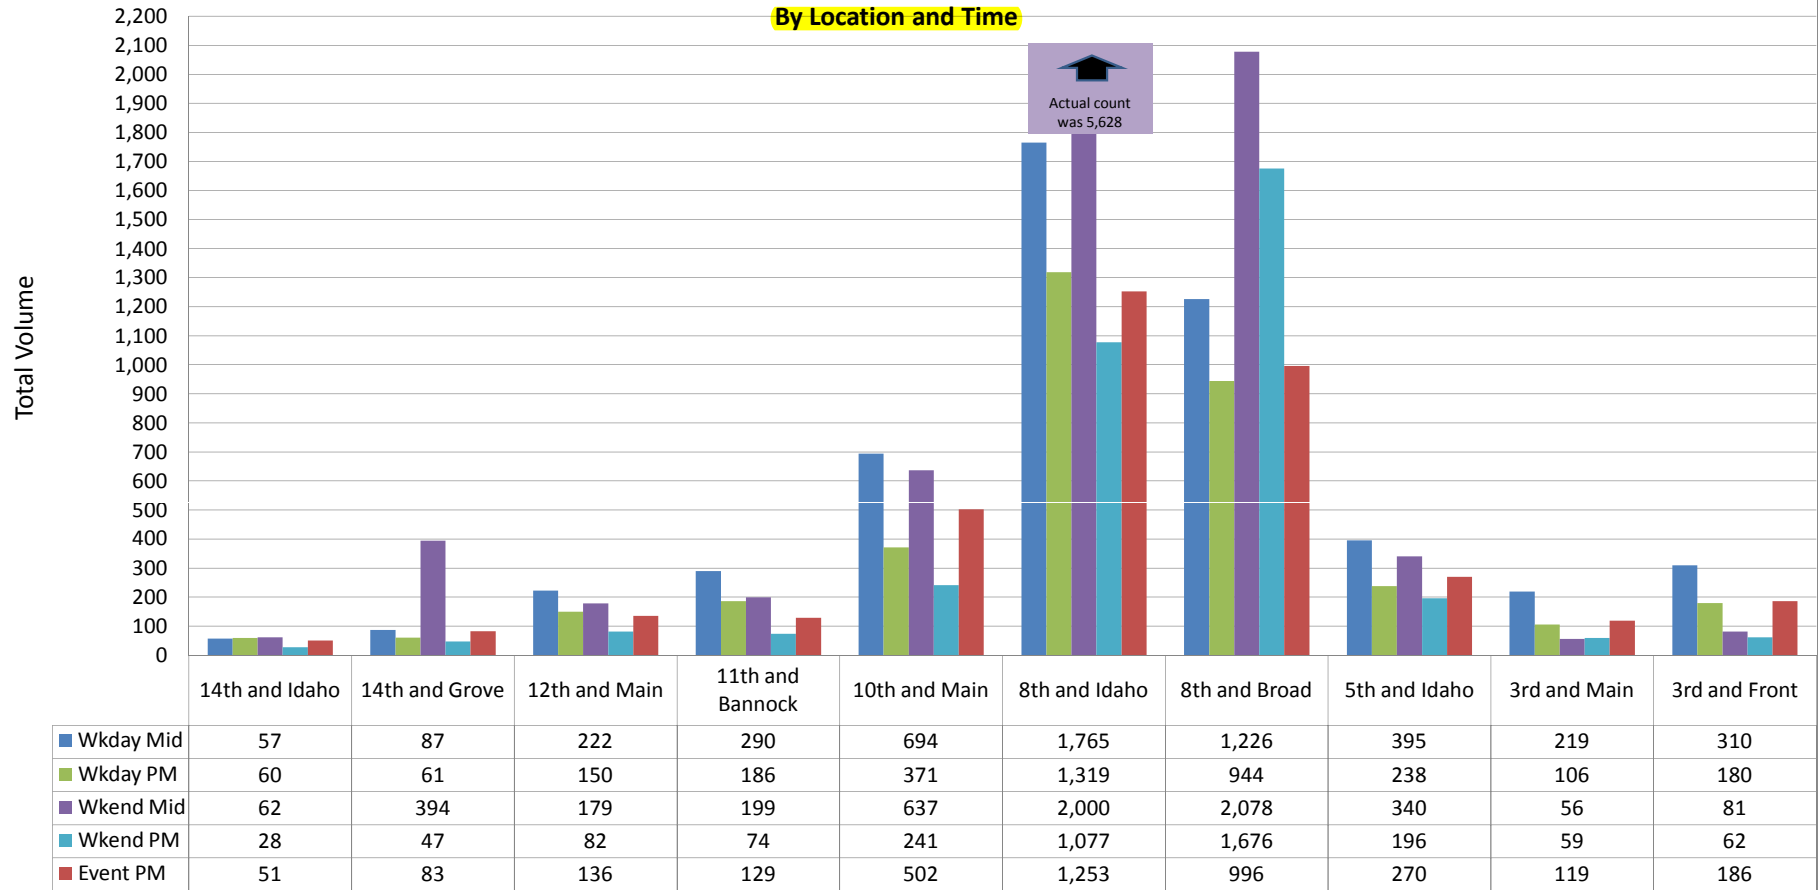

Pedestrian & Cyclist Count - August 2009 Boise, Idaho
By Location and Time

Schedule	Time	Day / Date	Notes
Wkday	Mid-Day = 11:30am - 1:00pm	Thursday, August 13, 2009	Beautiful day. Sunny. Hot.
	PM Wday = 4:30pm - 6:30pm	Thursday, August 13, 2009	Beautiful day. Sunny. Hot. Thursday Farmers Market.
Wkend	Mid-Day = 11:30am - 1:00pm	Saturday, August 15, 2009	Beautiful day. Sunny. Mild. Saturday Market. Linen District Event.
	PM Wday = 5:30pm - 7:30pm	Saturday, August 15, 2009	Beautiful day. Sunny. Mild.
Event	PM Wday = 4:30pm - 6:30pm	Wednesday, August 12, 2009	Beautiful day. Sunny. Hot. Alive after 5.