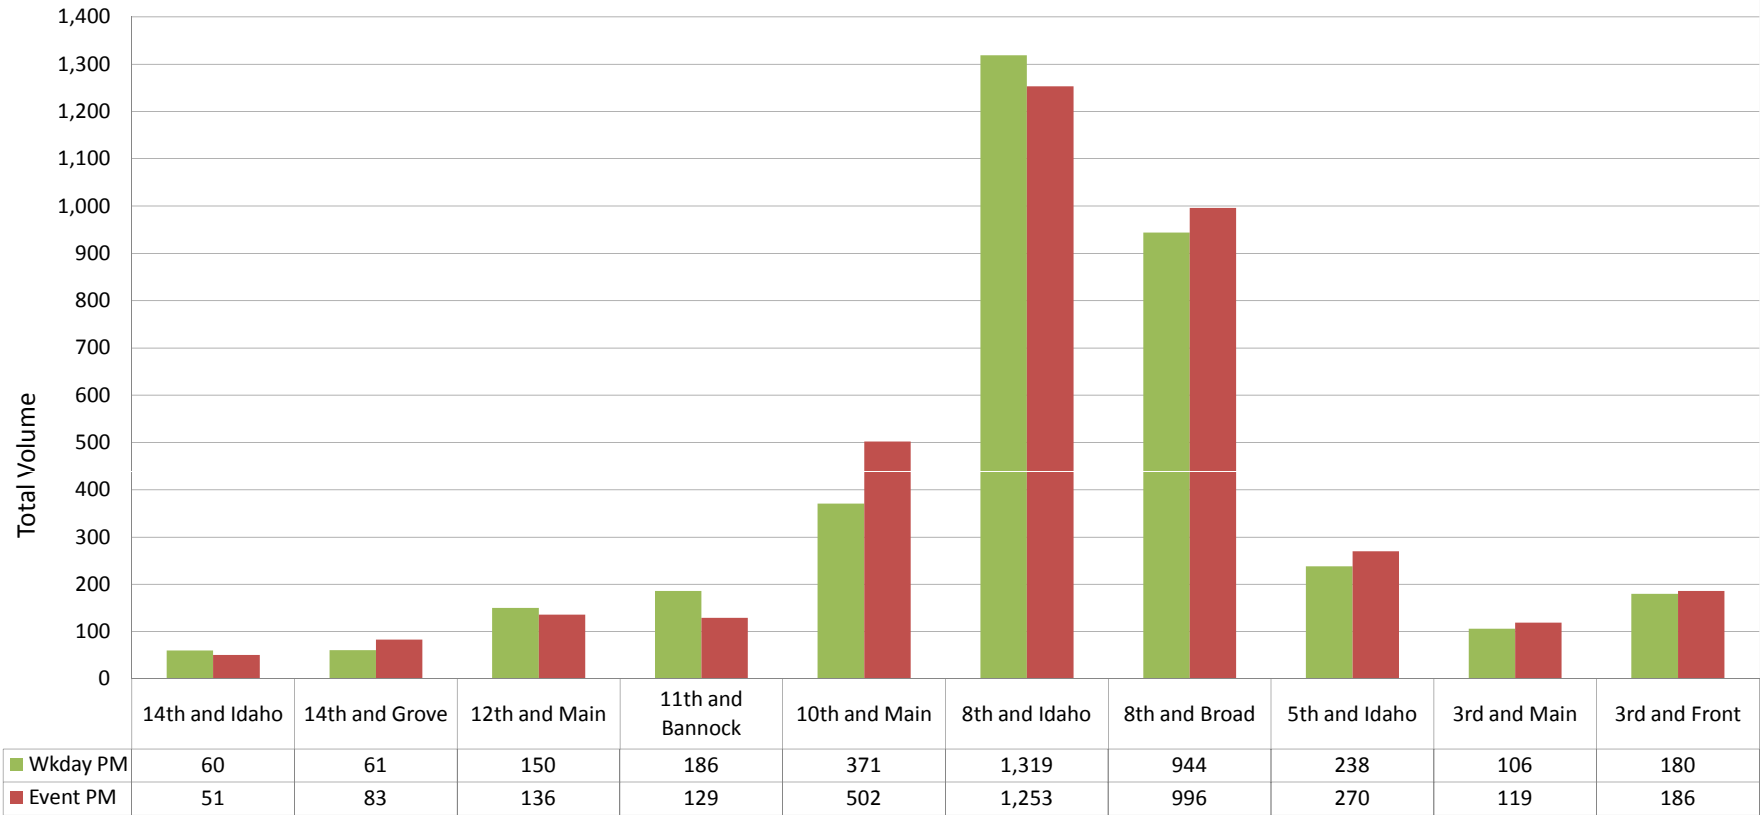

Pedestrian & Cyclist Count - August 2009 Boise, Idaho
By Midweek PM and Event

Schedule	Time	Day / Date	Notes
Wkday	Mid-Day = 11:30am - 1:00pm	Thursday, August 13, 2009	Beautiful day. Sunny. Hot.
	PM Wday = 4:30pm - 6:30pm	Thursday, August 13, 2009	Beautiful day. Sunny. Hot. Thursday Farmers Market.
Wkend	Mid-Day = 11:30am - 1:00pm	Saturday, August 15, 2009	Beautiful day. Sunny. Mild. Saturday Market. Linen District Event.
	PM Wday = 5:30pm - 7:30pm	Saturday, August 15, 2009	Beautiful day. Sunny. Mild.
Event	PM Wday = 4:30pm - 6:30pm	Wednesday, August 12, 2009	Beautiful day. Sunny. Hot. Alive after 5.