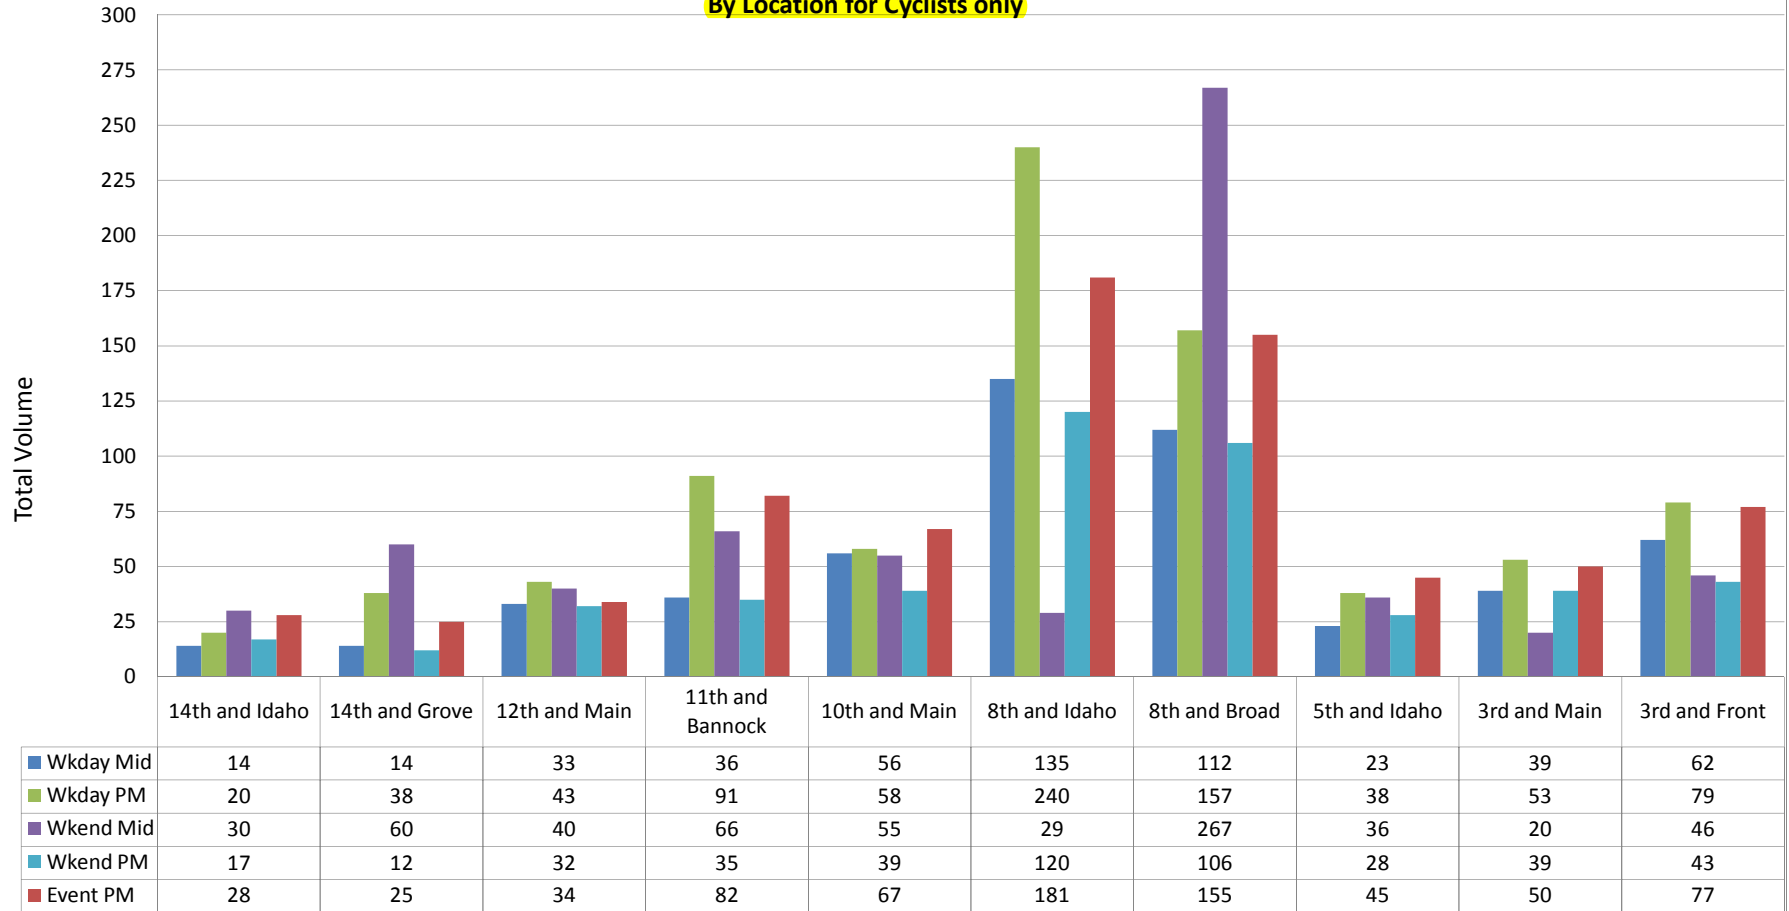

**Pedestrian & Cyclist Count - August 2009 Boise, Idaho**

**By Location for Pedestrians Only**

| Schedule | Time                       | Day / Date                 | Notes  |
|----------|----------------------------|----------------------------|--|
| Wkday    | Mid-Day = 11:30am - 1:00pm | Thursday, August 13, 2009  | Beautiful day. Sunny. Hot.   |
|          | PM Wday = 4:30pm - 6:30pm  | Thursday, August 13, 2009  | Beautiful day. Sunny. Hot. Thursday Farmers Market.                |
| Wkend    | Mid-Day = 11:30am - 1:00pm | Saturday, August 15, 2009  | Beautiful day. Sunny. Mild. Saturday Market. Linen District Event. |
|          | PM Wday = 5:30pm - 7:30pm  | Saturday, August 15, 2009  | Beautiful day. Sunny. Mild.  |
| Event    | PM Wday = 4:30pm - 6:30pm  | Wednesday, August 12, 2009 | Beautiful day. Sunny. Hot. Alive after 5.                          |

**Pedestrian & Cyclist Count - August 2009 Boise, Idaho**

**By Location for Cyclists only**

| Schedule | Time                       | Day / Date                 | Notes  |
|----------|----------------------------|----------------------------|--|
| Wkday    | Mid-Day = 11:30am - 1:00pm | Thursday, August 13, 2009  | Beautiful day. Sunny. Hot.   |
|          | PM Wday = 4:30pm - 6:30pm  | Thursday, August 13, 2009  | Beautiful day. Sunny. Hot. Thursday Farmers Market.                |
| Wkend    | Mid-Day = 11:30am - 1:00pm | Saturday, August 15, 2009  | Beautiful day. Sunny. Mild. Saturday Market. Linen District Event. |
|          | PM Wday = 5:30pm - 7:30pm  | Saturday, August 15, 2009  | Beautiful day. Sunny. Mild.  |
| Event    | PM Wday = 4:30pm - 6:30pm  | Wednesday, August 12, 2009 | Beautiful day. Sunny. Hot. Alive after 5.                          |