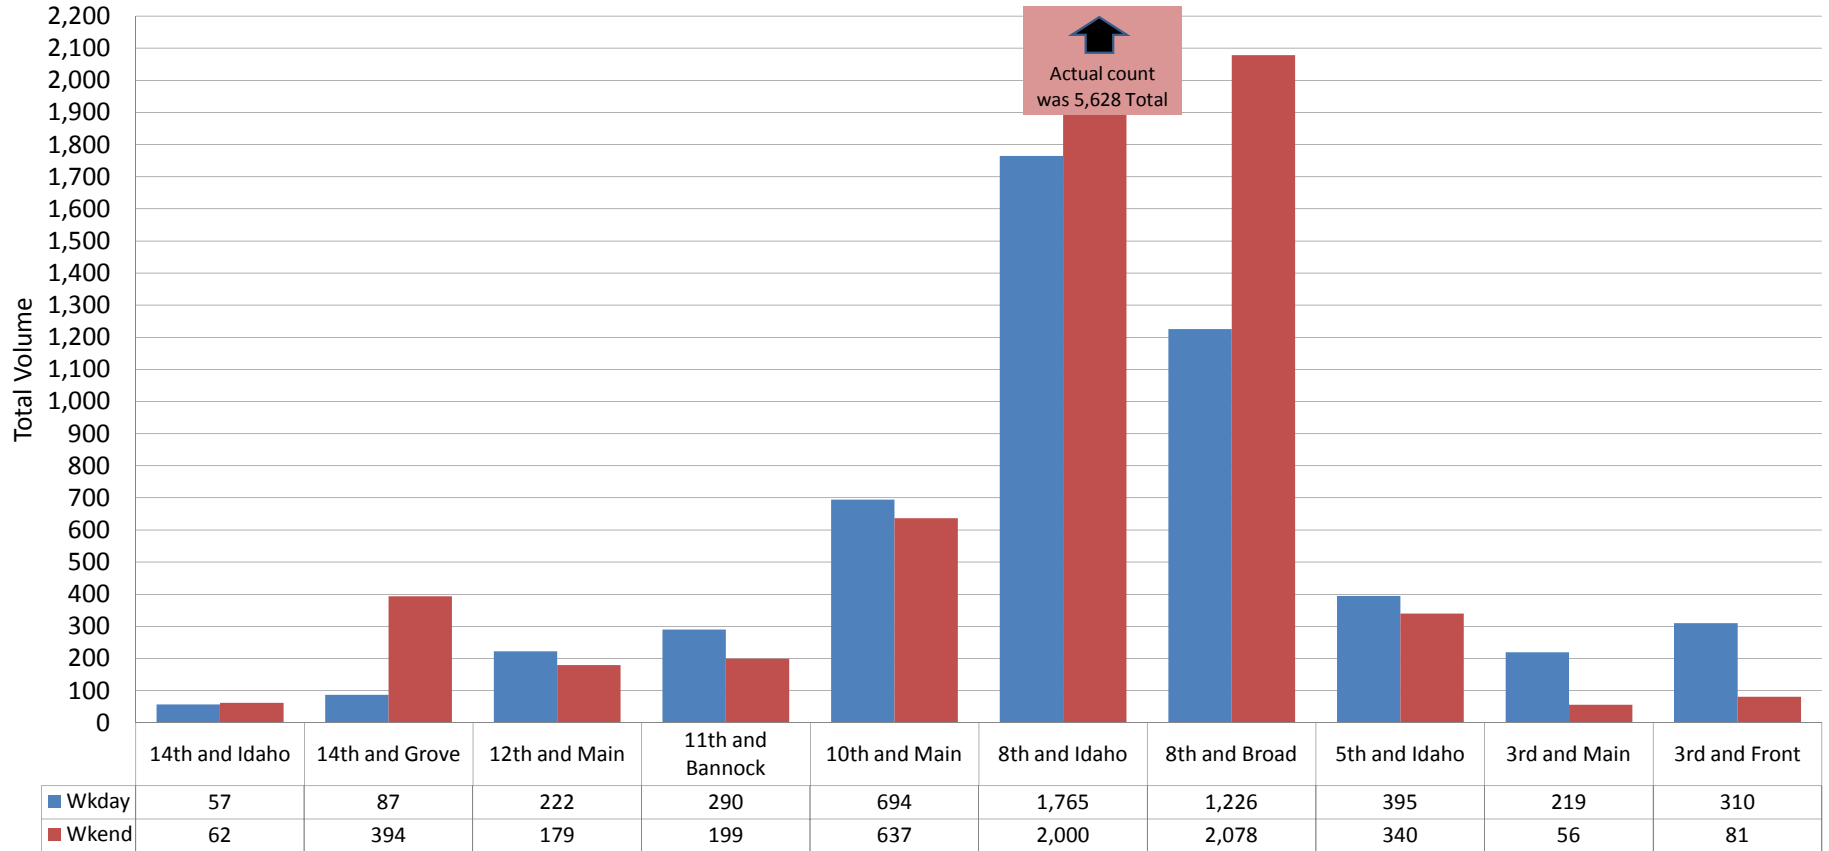

Pedestrian & Cyclist Count - August 2009 Boise, Idaho
Mid-day Counts by Location

Schedule	Time	Day / Date	Notes
Wkday	Mid-Day = 11:30am - 1:00pm	Thursday, August 13, 2009	Beautiful day. Sunny. Hot.
	PM Wday = 4:30pm - 6:30pm	Thursday, August 13, 2009	Beautiful day. Sunny. Hot. Thursday Farmers Market.
Wkend	Mid-Day = 11:30am - 1:00pm	Saturday, August 15, 2009	Beautiful day. Sunny. Mild. Saturday Market. Linen District Event.
	PM Wday = 5:30pm - 7:30pm	Saturday, August 15, 2009	Beautiful day. Sunny. Mild.
Event	PM Wday = 4:30pm - 6:30pm	Wednesday, August 12, 2009	Beautiful day. Sunny. Hot. Alive after 5.