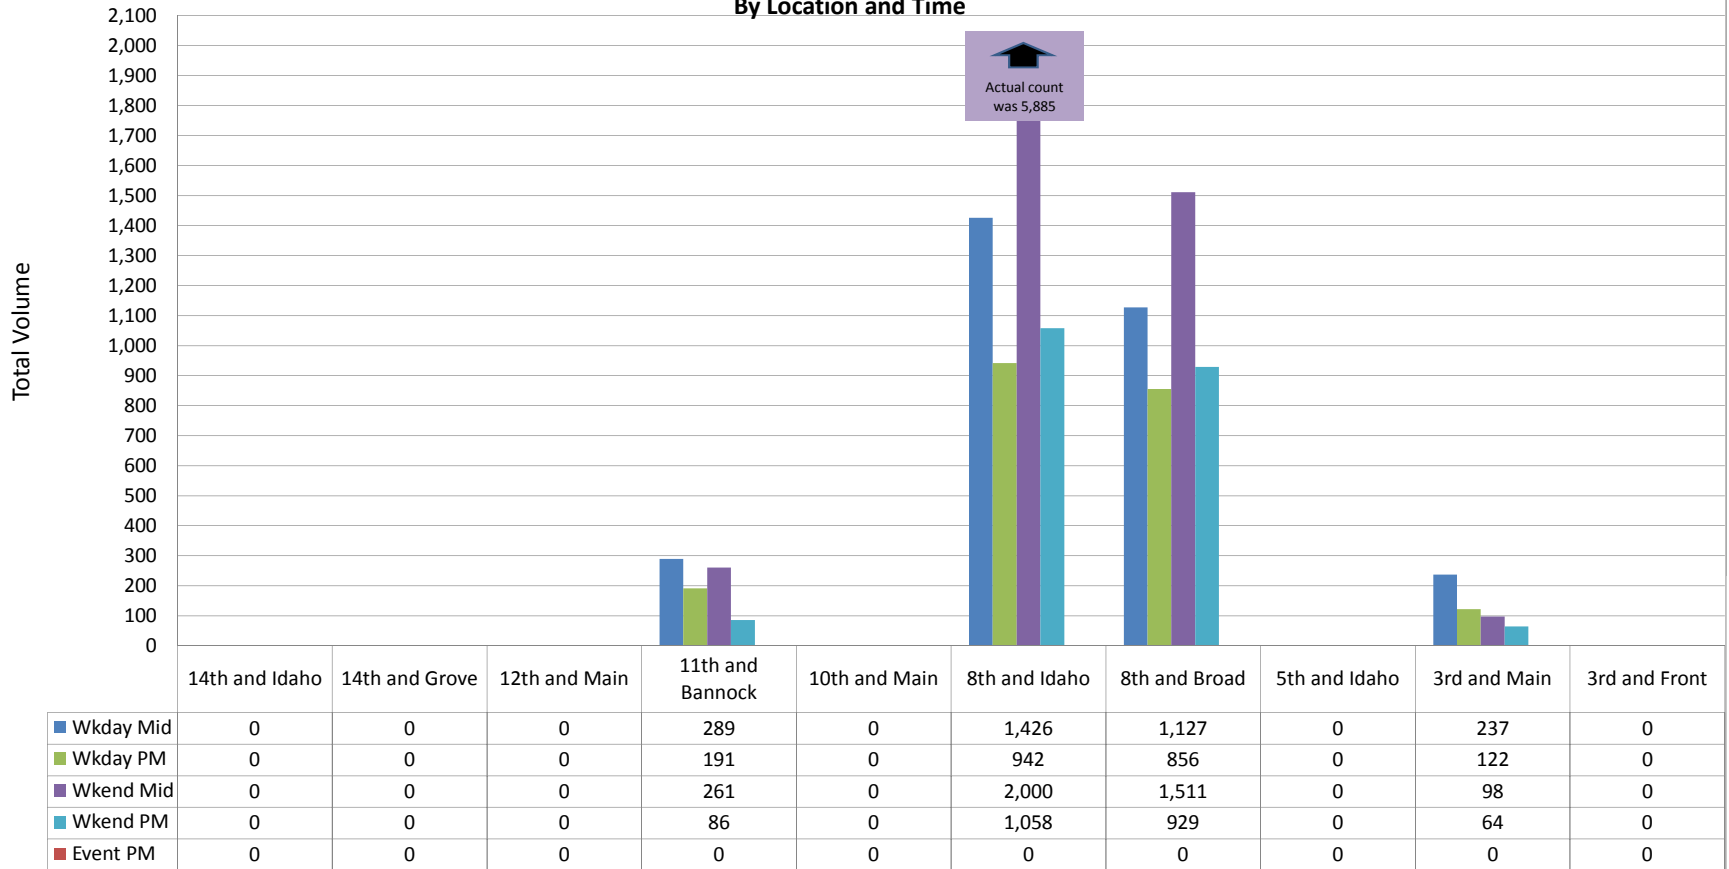

**Pedestrian & Cyclist Count - May 2010 Boise, Idaho**  
**By Location and Time**

Schedule			Day / Date	Notes
Wkday	Mid-Day	= 11:30am - 1:00pm	Tuesday, May 11, 2010	Beautiful day. Sunny and Mild.
	PM Wday	= 4:30pm - 6:00pm	Tuesday, May 11, 2010	Beautiful day. Sunny and Mild.
Wkend	Mid-Day	= 11:30am - 1:00pm	Saturday, May 08, 2010	Beautiful day. Sunny and Mild.
	PM Wday	= 5:30pm - 7:00pm	Saturday, May 08, 2010	Beautiful day. Sunny and Mild.
Event	PM Wday	= 4:30pm - 6:00pm		

**Pedestrian & Cyclist Count - May 2010 Boise, Idaho**  
**Mid-day Counts by Location**

Schedule	Time	Day / Date	Notes
Wkday	Mid-Day = 11:30am - 1:00pm	Tuesday, May 11, 2010	Beautiful day. Sunny and Mild.
	PM Wday = 4:30pm - 6:00pm	Tuesday, May 11, 2010	Beautiful day. Sunny and Mild.
Wkend	Mid-Day = 11:30am - 1:00pm	Saturday, May 08, 2010	Beautiful day. Sunny and Mild.
	PM Wday = 5:30pm - 7:00pm	Saturday, May 08, 2010	Beautiful day. Sunny and Mild.
Event	PM Wday = 4:30pm - 6:00pm		

**Pedestrian & Cyclist Count - May 2010 Boise, Idaho**  
**PM Counts by Location**

Schedule	Time	Day / Date	Notes
Wkday	Mid-Day = 11:30am - 1:00pm	Tuesday, May 11, 2010	Beautiful day. Sunny and Mild.
	PM Wday = 4:30pm - 6:00pm	Tuesday, May 11, 2010	Beautiful day. Sunny and Mild.
Wkend	Mid-Day = 11:30am - 1:00pm	Saturday, May 08, 2010	Beautiful day. Sunny and Mild.
	PM Wday = 5:30pm - 7:00pm	Saturday, May 08, 2010	Beautiful day. Sunny and Mild.
Event	PM Wday = 4:30pm - 6:00pm		