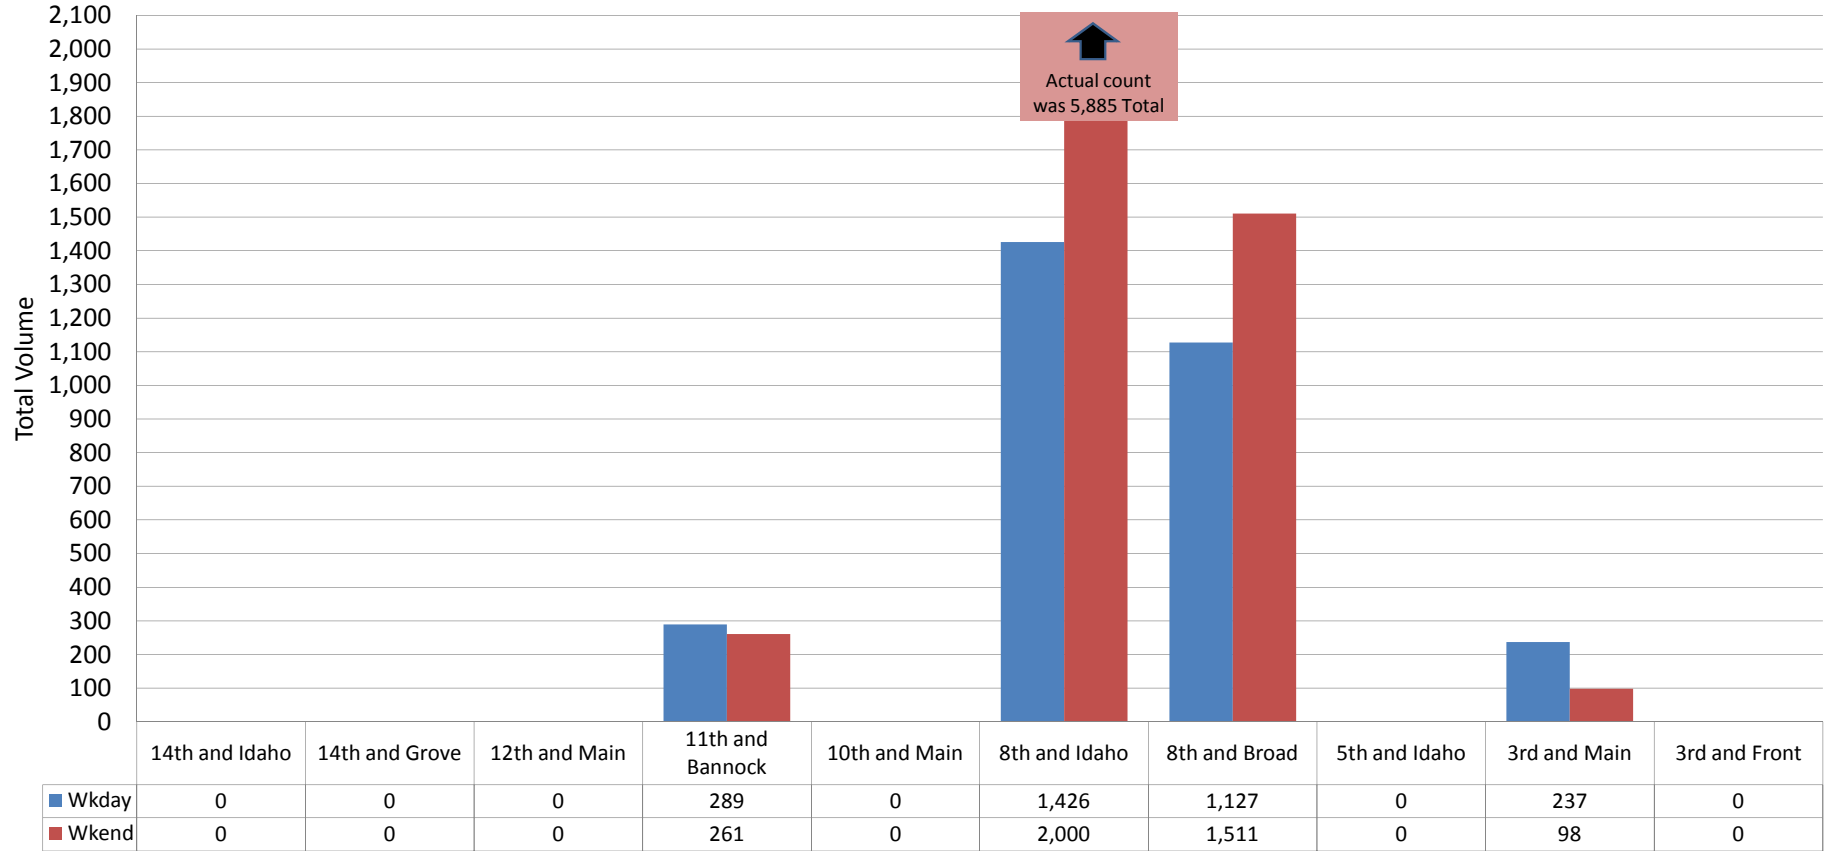

**Pedestrian & Cyclist Count - May 2010 Boise, Idaho**  
**By Location and Time**

Schedule			Day / Date	Notes
Wkday	Mid-Day	= 11:30am - 1:00pm	Tuesday, May 11, 2010	Beautiful day. Sunny and Mild.
	PM Wday	= 4:30pm - 6:00pm	Tuesday, May 11, 2010	Beautiful day. Sunny and Mild.
Wkend	Mid-Day	= 11:30am - 1:00pm	Saturday, May 08, 2010	Beautiful day. Sunny and Mild.
	PM Wday	= 5:30pm - 7:00pm	Saturday, May 08, 2010	Beautiful day. Sunny and Mild.
Event	PM Wday	= 4:30pm - 6:00pm		

**Pedestrian & Cyclist Count - May 2010 Boise, Idaho**  
**Mid-day Counts by Location**

Schedule	Time	Day / Date	Notes
Wkday	Mid-Day = 11:30am - 1:00pm	Tuesday, May 11, 2010	Beautiful day. Sunny and Mild.
	PM Wday = 4:30pm - 6:00pm	Tuesday, May 11, 2010	Beautiful day. Sunny and Mild.
Wkend	Mid-Day = 11:30am - 1:00pm	Saturday, May 08, 2010	Beautiful day. Sunny and Mild.
	PM Wday = 5:30pm - 7:00pm	Saturday, May 08, 2010	Beautiful day. Sunny and Mild.
Event	PM Wday = 4:30pm - 6:00pm		

**Pedestrian & Cyclist Count - May 2010 Boise, Idaho**  
**PM Counts by Location**

Schedule	Time	Day / Date	Notes
Wkday	Mid-Day = 11:30am - 1:00pm	Tuesday, May 11, 2010	Beautiful day. Sunny and Mild.
	PM Wday = 4:30pm - 6:00pm	Tuesday, May 11, 2010	Beautiful day. Sunny and Mild.
Wkend	Mid-Day = 11:30am - 1:00pm	Saturday, May 08, 2010	Beautiful day. Sunny and Mild.
	PM Wday = 5:30pm - 7:00pm	Saturday, May 08, 2010	Beautiful day. Sunny and Mild.
Event	PM Wday = 4:30pm - 6:00pm		