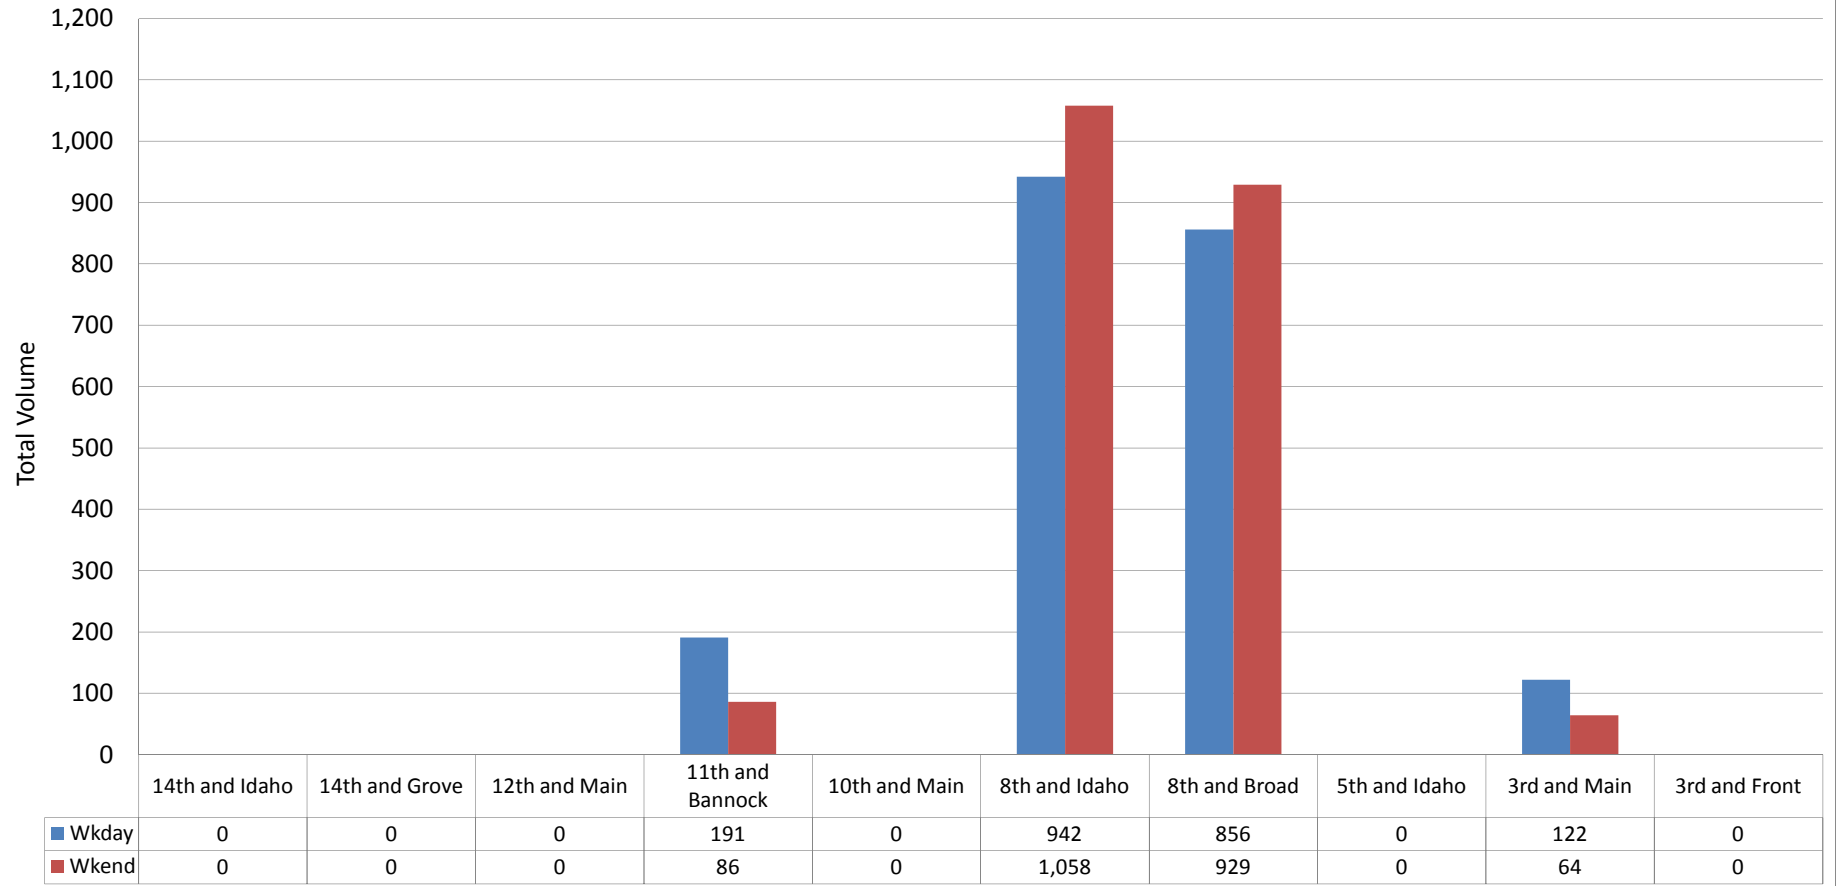

**Pedestrian & Cyclist Count - May 2010 Boise, Idaho**  
**By Location and Time**

Schedule			Day / Date	Notes
Wkday	Mid-Day	= 11:30am - 1:00pm	Tuesday, May 11, 2010	Beautiful day. Sunny and Mild.
	PM Wday	= 4:30pm - 6:00pm	Tuesday, May 11, 2010	Beautiful day. Sunny and Mild.
Wkend	Mid-Day	= 11:30am - 1:00pm	Saturday, May 08, 2010	Beautiful day. Sunny and Mild.
	PM Wday	= 5:30pm - 7:00pm	Saturday, May 08, 2010	Beautiful day. Sunny and Mild.
Event	PM Wday	= 4:30pm - 6:00pm		

**Pedestrian & Cyclist Count - May 2010 Boise, Idaho**  
**Mid-day Counts by Location**

Schedule	Time	Day / Date	Notes
Wkday	Mid-Day = 11:30am - 1:00pm	Tuesday, May 11, 2010	Beautiful day. Sunny and Mild.
	PM Wday = 4:30pm - 6:00pm	Tuesday, May 11, 2010	Beautiful day. Sunny and Mild.
Wkend	Mid-Day = 11:30am - 1:00pm	Saturday, May 08, 2010	Beautiful day. Sunny and Mild.
	PM Wday = 5:30pm - 7:00pm	Saturday, May 08, 2010	Beautiful day. Sunny and Mild.
Event	PM Wday = 4:30pm - 6:00pm		

**Pedestrian & Cyclist Count - May 2010 Boise, Idaho**  
**PM Counts by Location**

Schedule	Time	Day / Date	Notes
Wkday	Mid-Day = 11:30am - 1:00pm	Tuesday, May 11, 2010	Beautiful day. Sunny and Mild.
	PM Wday = 4:30pm - 6:00pm	Tuesday, May 11, 2010	Beautiful day. Sunny and Mild.
Wkend	Mid-Day = 11:30am - 1:00pm	Saturday, May 08, 2010	Beautiful day. Sunny and Mild.
	PM Wday = 5:30pm - 7:00pm	Saturday, May 08, 2010	Beautiful day. Sunny and Mild.
Event	PM Wday = 4:30pm - 6:00pm		