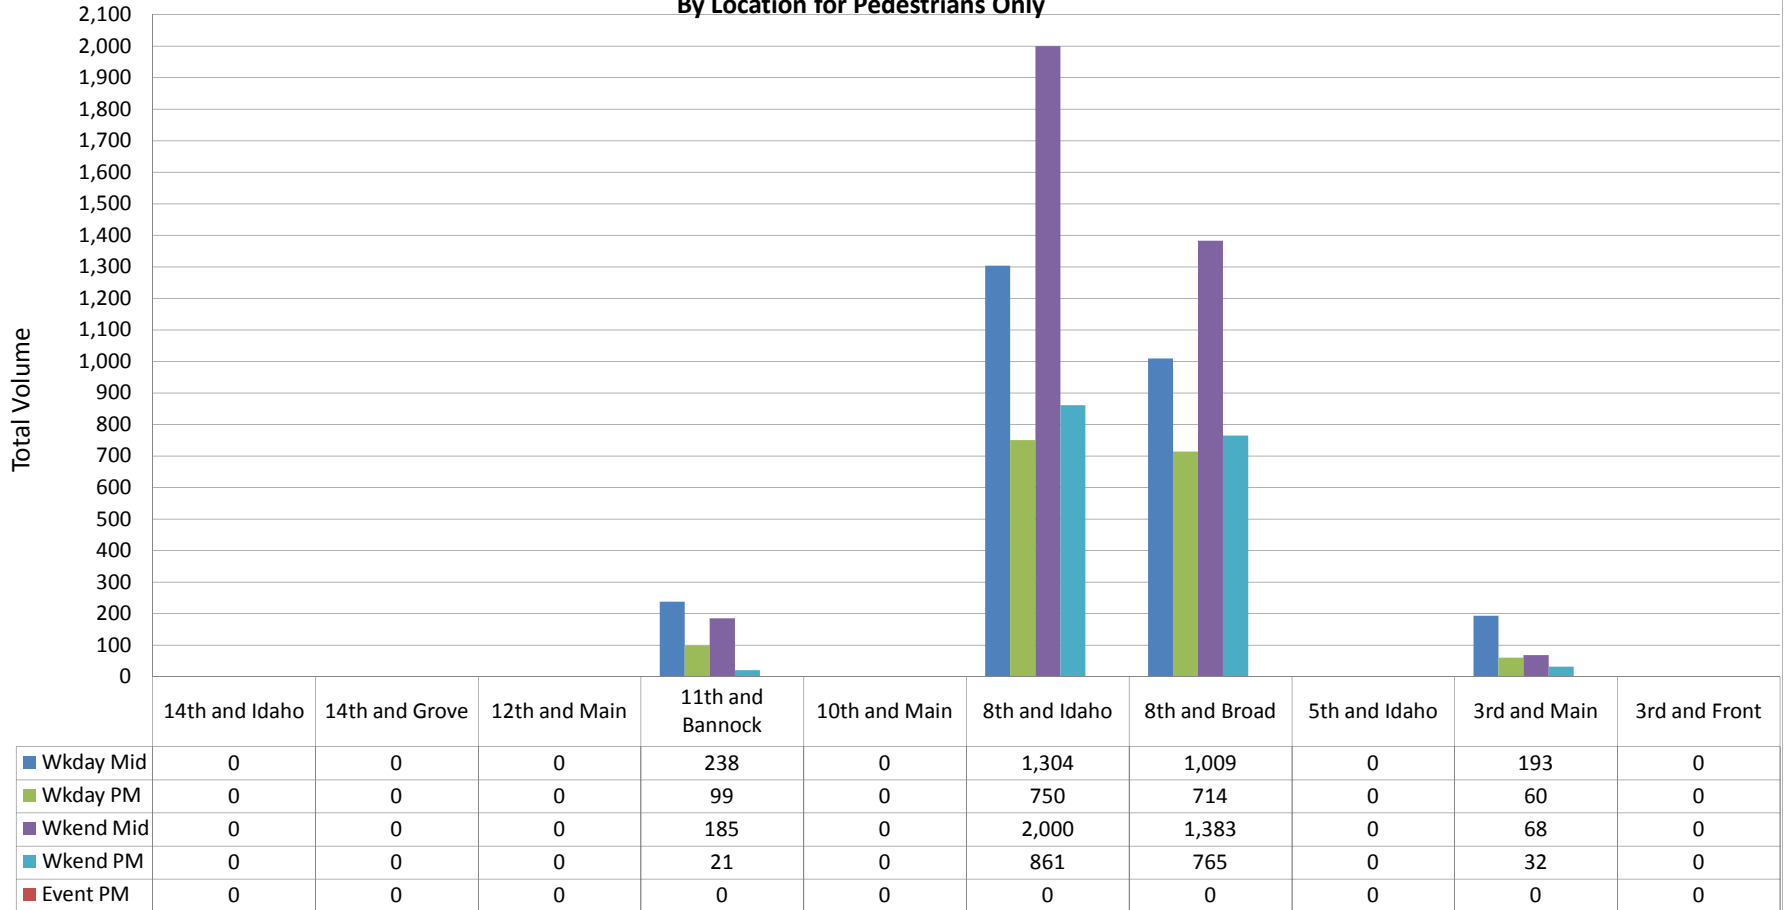

Pedestrian & Cyclist Count - May 2010 Boise, Idaho
By Location for Cyclists only

Pedestrian & Cyclist Count - May 2010 Boise, Idaho
By Location for Pedestrians Only

Schedule	Time	Day / Date	Notes
Wkday	Mid-Day = 11:30am - 1:00pm	Tuesday, May 11, 2010	Beautiful day. Sunny and Mild.
	PM Wday = 4:30pm - 6:00pm	Tuesday, May 11, 2010	Beautiful day. Sunny and Mild.
Wkend	Mid-Day = 11:30am - 1:00pm	Saturday, May 08, 2010	Beautiful day. Sunny and Mild.
	PM Wday = 5:30pm - 7:00pm	Saturday, May 08, 2010	Beautiful day. Sunny and Mild.
Event	PM Wday = 4:30pm - 6:00pm