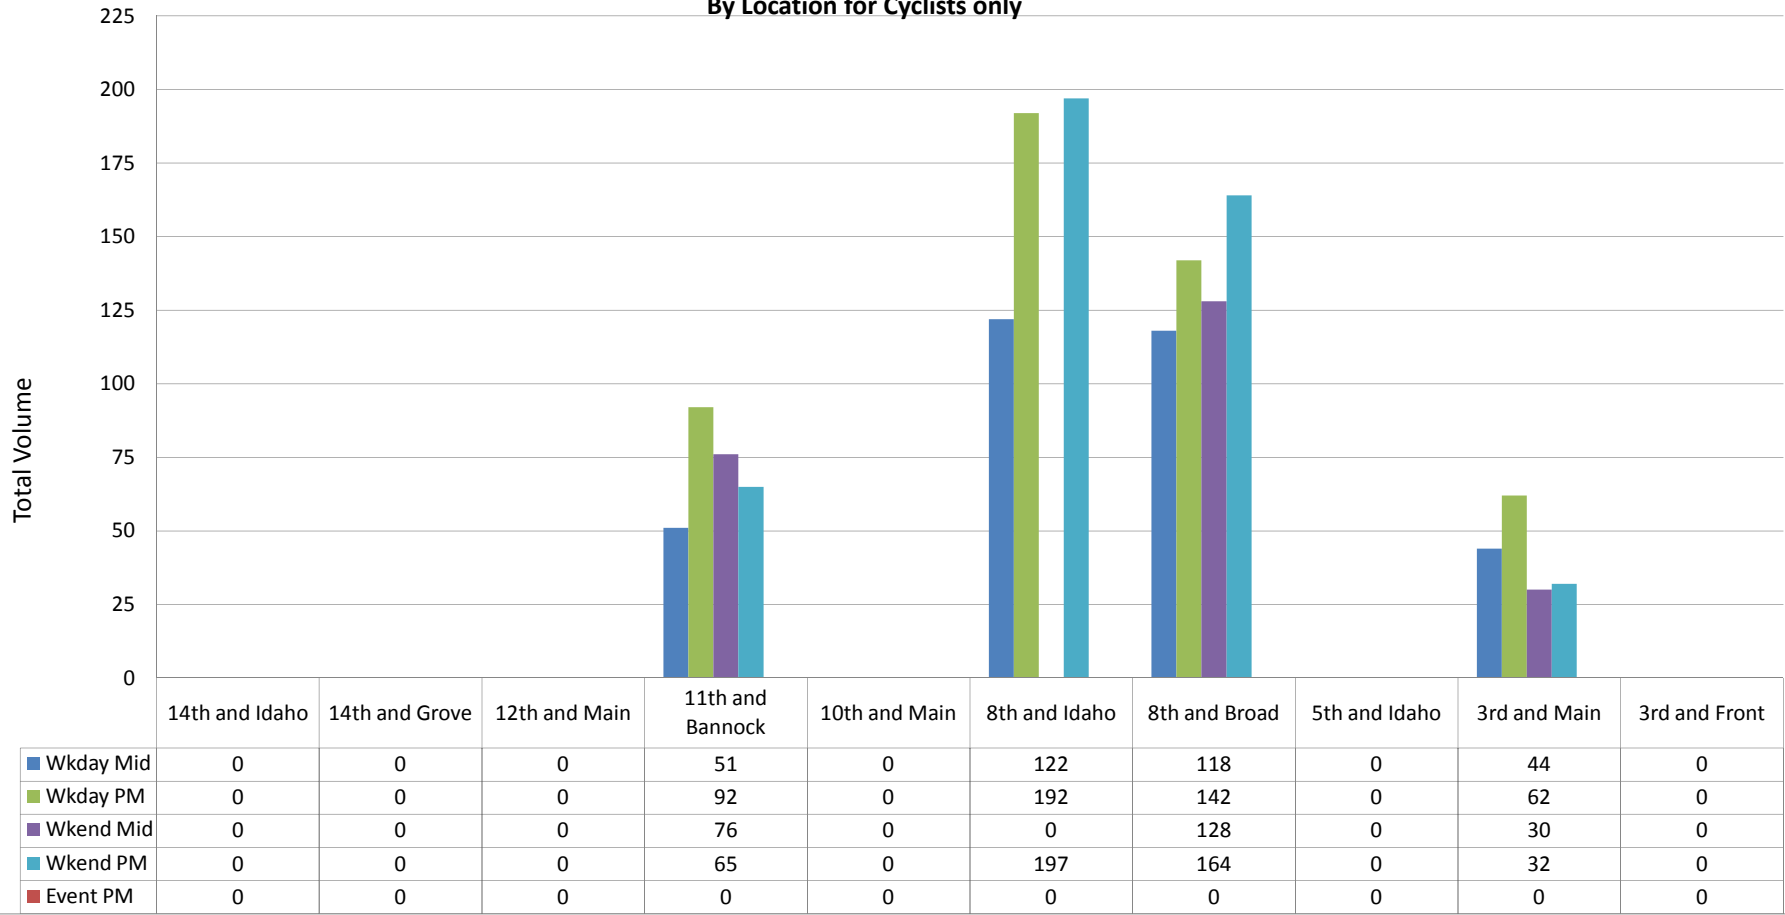

Schedule	Time	Day / Date	Notes
Wkday	Mid-Day = 11:30am - 1:00pm	Tuesday, May 11, 2010	Beautiful day. Sunny and Mild.
	PM Wday = 4:30pm - 6:00pm	Tuesday, May 11, 2010	Beautiful day. Sunny and Mild.
Wkend	Mid-Day = 11:30am - 1:00pm	Saturday, May 08, 2010	Beautiful day. Sunny and Mild.
	PM Wday = 5:30pm - 7:00pm	Saturday, May 08, 2010	Beautiful day. Sunny and Mild.
Event	PM Wday = 4:30pm - 6:00pm