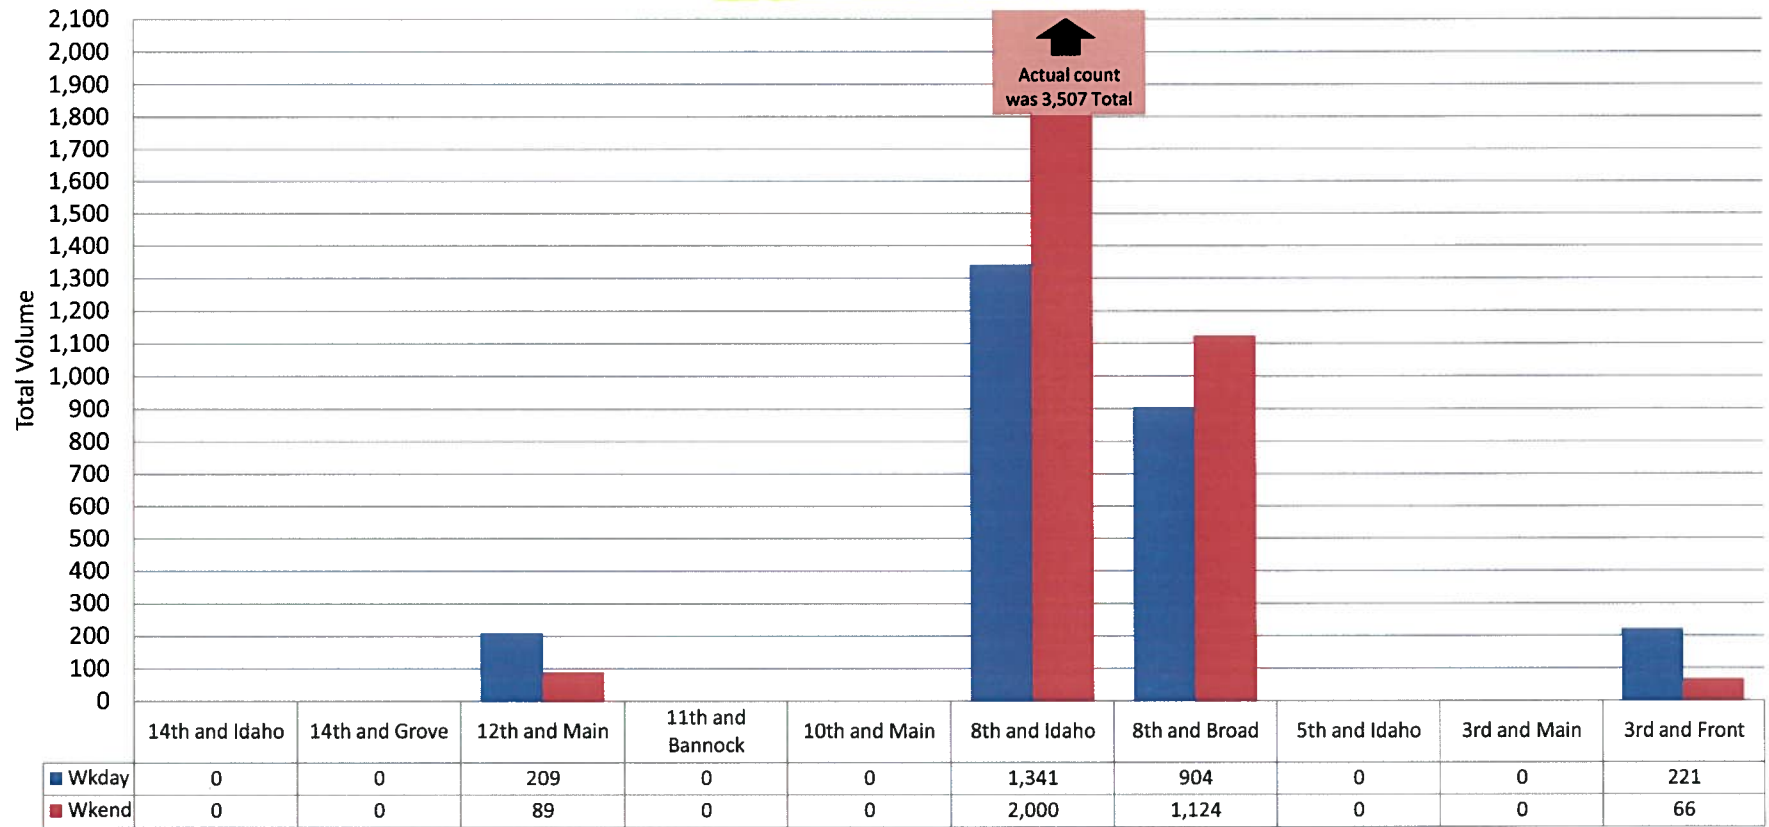

**Pedestrian & Cyclist Count - October 2009 Boise, Idaho**

**By Location and Time**

Schedule	Time	Day / Date	Notes
Wkday	Mid-Day = 11:30am - 1:00pm	Thursday, October 15, 2009	Nice day. Mild.
	PM Wday = 4:30pm - 6:30pm	Thursday, October 15, 2009	Nice day. Mild. Breezy.
Wkend	Mid-Day = 11:30am - 1:00pm	Saturday, October 17, 2009	Nice day. Mild.
	PM Wday = 5:30pm - 7:30pm	Saturday, October 17, 2009	Nice day. Mild.
Event	PM Wday = 4:30pm - 6:30pm		

**Pedestrian & Cyclist Count - October 2009 Boise, Idaho**

**Mid-day Counts by Location**

Schedule	Time	Day / Date	Notes
Wkday	Mid-Day = 11:30am - 1:00pm	Thursday, October 15, 2009	Nice day. Mild.
	PM Wday = 4:30pm - 6:30pm	Thursday, October 15, 2009	Nice day. Mild. Breezy.
Wkend	Mid-Day = 11:30am - 1:00pm	Saturday, October 17, 2009	Nice day. Mild.
	PM Wday = 5:30pm - 7:30pm	Saturday, October 17, 2009	Nice day. Mild.
Event	PM Wday = 4:30pm - 6:30pm		

**Pedestrian & Cyclist Count - October 2009 Boise, Idaho**  
**PM Counts by Location**

Schedule			Day / Date	Notes
Wkday	Mid-Day	= 11:30am - 1:00pm	Thursday, October 15, 2009	Nice day. Mild.
	PM Wday	= 4:30pm - 6:30pm	Thursday, October 15, 2009	Nice day. Mild. Breezy.
Wkend	Mid-Day	= 11:30am - 1:00pm	Saturday, October 17, 2009	Nice day. Mild.
	PM Wday	= 5:30pm - 7:30pm	Saturday, October 17, 2009	Nice day. Mild.
Event	PM Wday	= 4:30pm - 6:30pm		