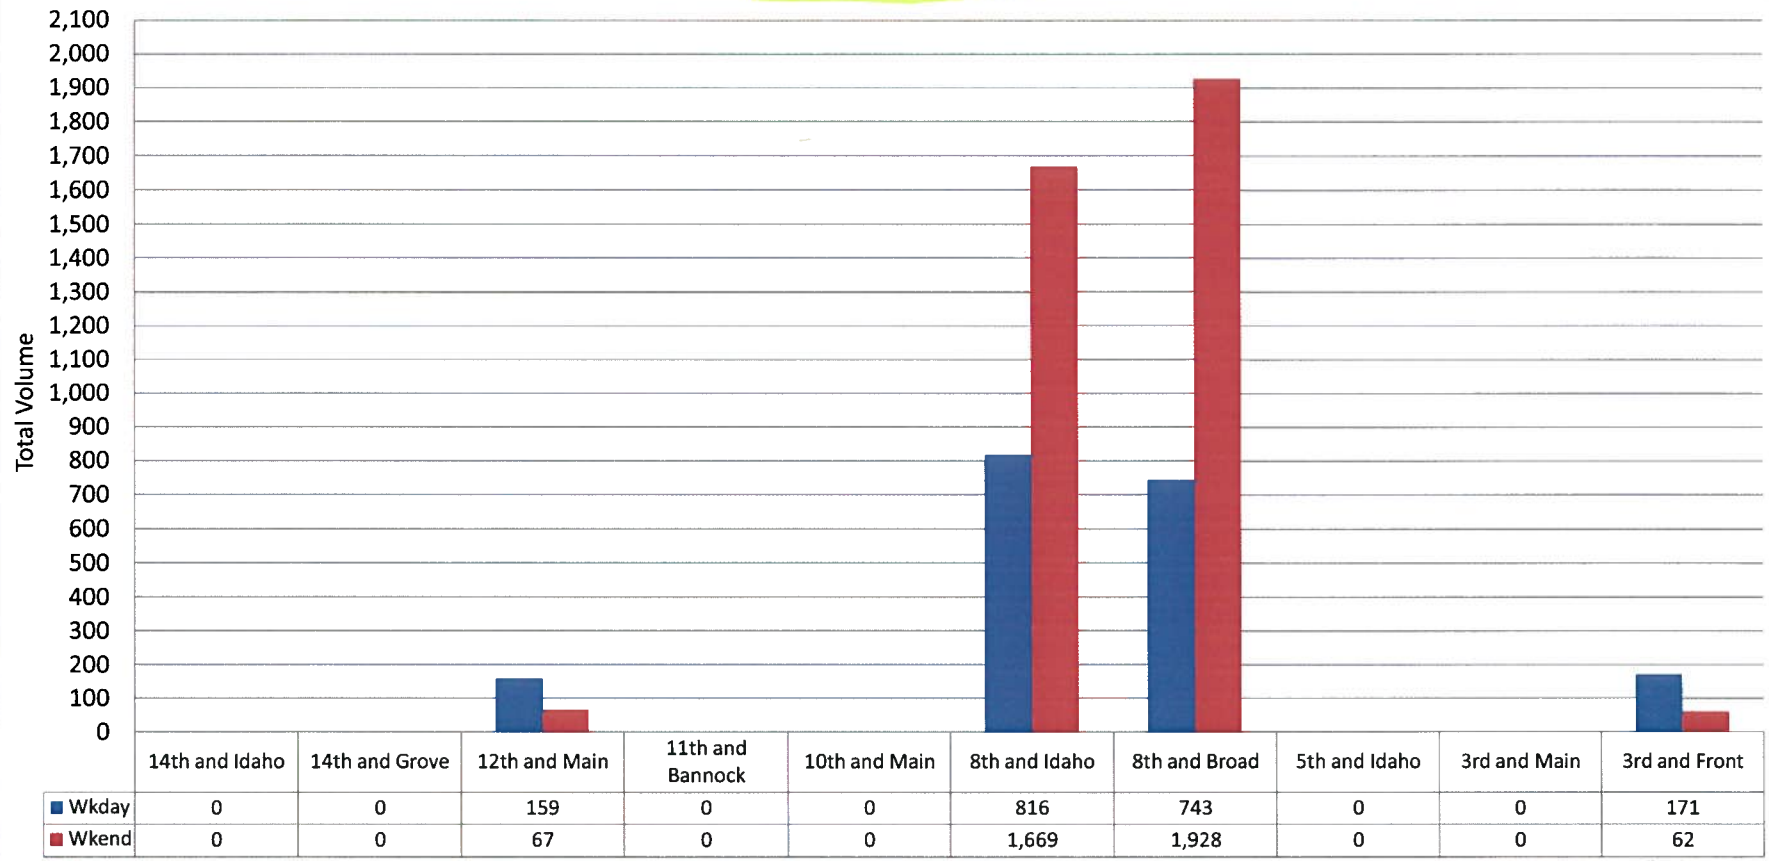

**Pedestrian & Cyclist Count - October 2009 Boise, Idaho**

**By Location and Time**

Schedule	Time	Day / Date	Notes
Wkday	Mid-Day = 11:30am - 1:00pm	Thursday, October 15, 2009	Nice day. Mild.
	PM Wday = 4:30pm - 6:30pm	Thursday, October 15, 2009	Nice day. Mild. Breezy.
Wkend	Mid-Day = 11:30am - 1:00pm	Saturday, October 17, 2009	Nice day. Mild.
	PM Wday = 5:30pm - 7:30pm	Saturday, October 17, 2009	Nice day. Mild.
Event	PM Wday = 4:30pm - 6:30pm		

**Pedestrian & Cyclist Count - October 2009 Boise, Idaho**

**Mid-day Counts by Location**

Schedule	Time	Day / Date	Notes
Wkday	Mid-Day = 11:30am - 1:00pm	Thursday, October 15, 2009	Nice day. Mild.
	PM Wday = 4:30pm - 6:30pm	Thursday, October 15, 2009	Nice day. Mild. Breezy.
Wkend	Mid-Day = 11:30am - 1:00pm	Saturday, October 17, 2009	Nice day. Mild.
	PM Wday = 5:30pm - 7:30pm	Saturday, October 17, 2009	Nice day. Mild.
Event	PM Wday = 4:30pm - 6:30pm		

**Pedestrian & Cyclist Count - October 2009 Boise, Idaho**  
**PM Counts by Location**

Schedule			Day / Date	Notes
Wkday	Mid-Day	= 11:30am - 1:00pm	Thursday, October 15, 2009	Nice day. Mild.
	PM Wday	= 4:30pm - 6:30pm	Thursday, October 15, 2009	Nice day. Mild. Breezy.
Wkend	Mid-Day	= 11:30am - 1:00pm	Saturday, October 17, 2009	Nice day. Mild.
	PM Wday	= 5:30pm - 7:30pm	Saturday, October 17, 2009	Nice day. Mild.
Event	PM Wday	= 4:30pm - 6:30pm		