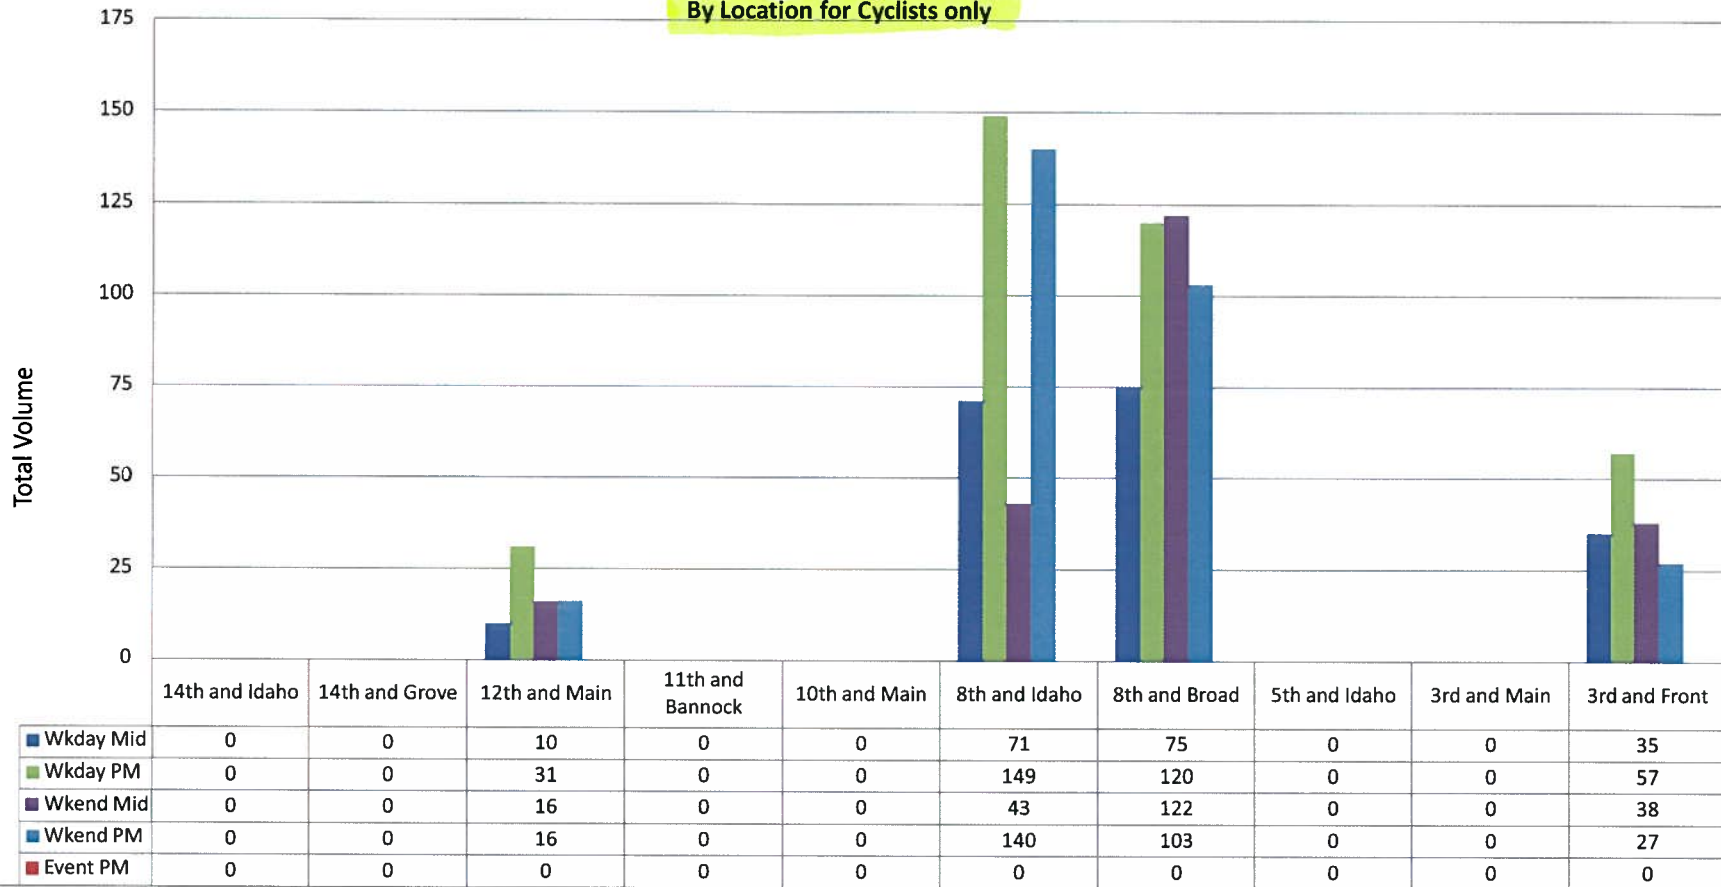

Pedestrian & Cyclist Count - October 2009 Boise, Idaho
By Location for Cyclists only

Schedule		Day / Date	Notes	
Wkday	Mid-Day	= 11:30am - 1:00pm	Thursday, October 15, 2009	Nice day. Mild.
	PM Wday	= 4:30pm - 6:30pm	Thursday, October 15, 2009	Nice day. Mild. Breezy.
Wkend	Mid-Day	= 11:30am - 1:00pm	Saturday, October 17, 2009	Nice day. Mild.
	PM Wday	= 5:30pm - 7:30pm	Saturday, October 17, 2009	Nice day. Mild.
Event	PM Wday	= 4:30pm - 6:30pm