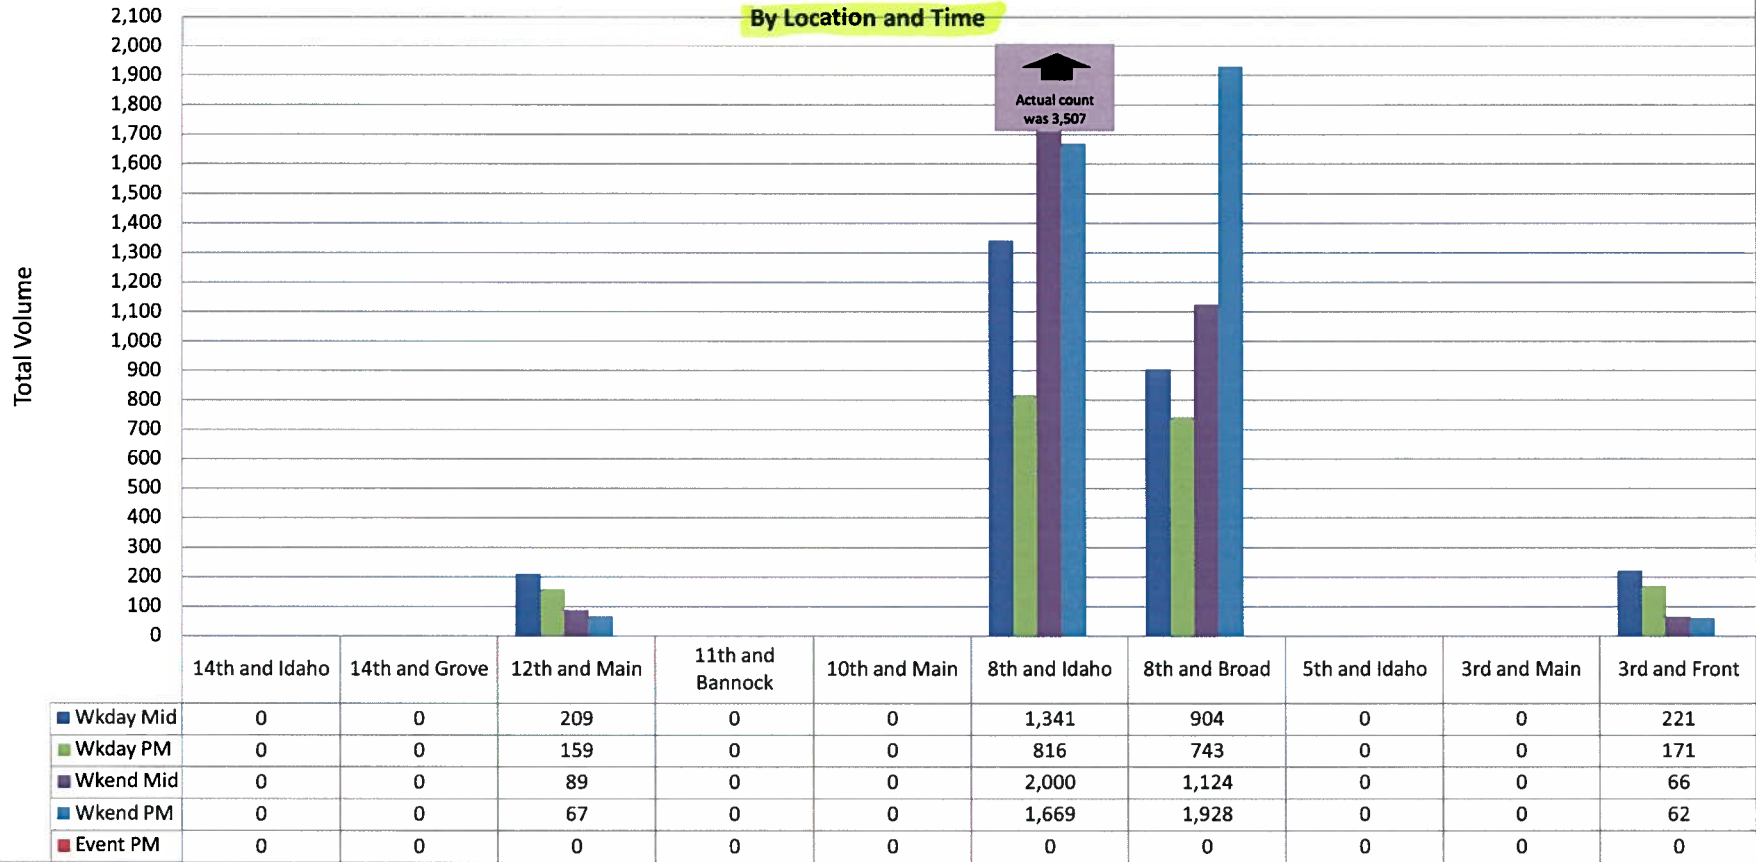

**Pedestrian & Cyclist Count - October 2009 Boise, Idaho**

**By Location and Time**

Schedule	Time	Day / Date	Notes
Wkday	Mid-Day = 11:30am - 1:00pm	Thursday, October 15, 2009	Nice day. Mild.
	PM Wday = 4:30pm - 6:30pm	Thursday, October 15, 2009	Nice day. Mild. Breezy.
Wkend	Mid-Day = 11:30am - 1:00pm	Saturday, October 17, 2009	Nice day. Mild.
	PM Wday = 5:30pm - 7:30pm	Saturday, October 17, 2009	Nice day. Mild.
Event	PM Wday = 4:30pm - 6:30pm		

**Pedestrian & Cyclist Count - October 2009 Boise, Idaho**

**Mid-day Counts by Location**

Schedule	Time	Day / Date	Notes
Wkday	Mid-Day = 11:30am - 1:00pm	Thursday, October 15, 2009	Nice day. Mild.
	PM Wday = 4:30pm - 6:30pm	Thursday, October 15, 2009	Nice day. Mild. Breezy.
Wkend	Mid-Day = 11:30am - 1:00pm	Saturday, October 17, 2009	Nice day. Mild.
	PM Wday = 5:30pm - 7:30pm	Saturday, October 17, 2009	Nice day. Mild.
Event	PM Wday = 4:30pm - 6:30pm		

**Pedestrian & Cyclist Count - October 2009 Boise, Idaho**  
**PM Counts by Location**

Schedule			Day / Date	Notes
Wkday	Mid-Day	= 11:30am - 1:00pm	Thursday, October 15, 2009	Nice day. Mild.
	PM Wday	= 4:30pm - 6:30pm	Thursday, October 15, 2009	Nice day. Mild. Breezy.
Wkend	Mid-Day	= 11:30am - 1:00pm	Saturday, October 17, 2009	Nice day. Mild.
	PM Wday	= 5:30pm - 7:30pm	Saturday, October 17, 2009	Nice day. Mild.
Event	PM Wday	= 4:30pm - 6:30pm		