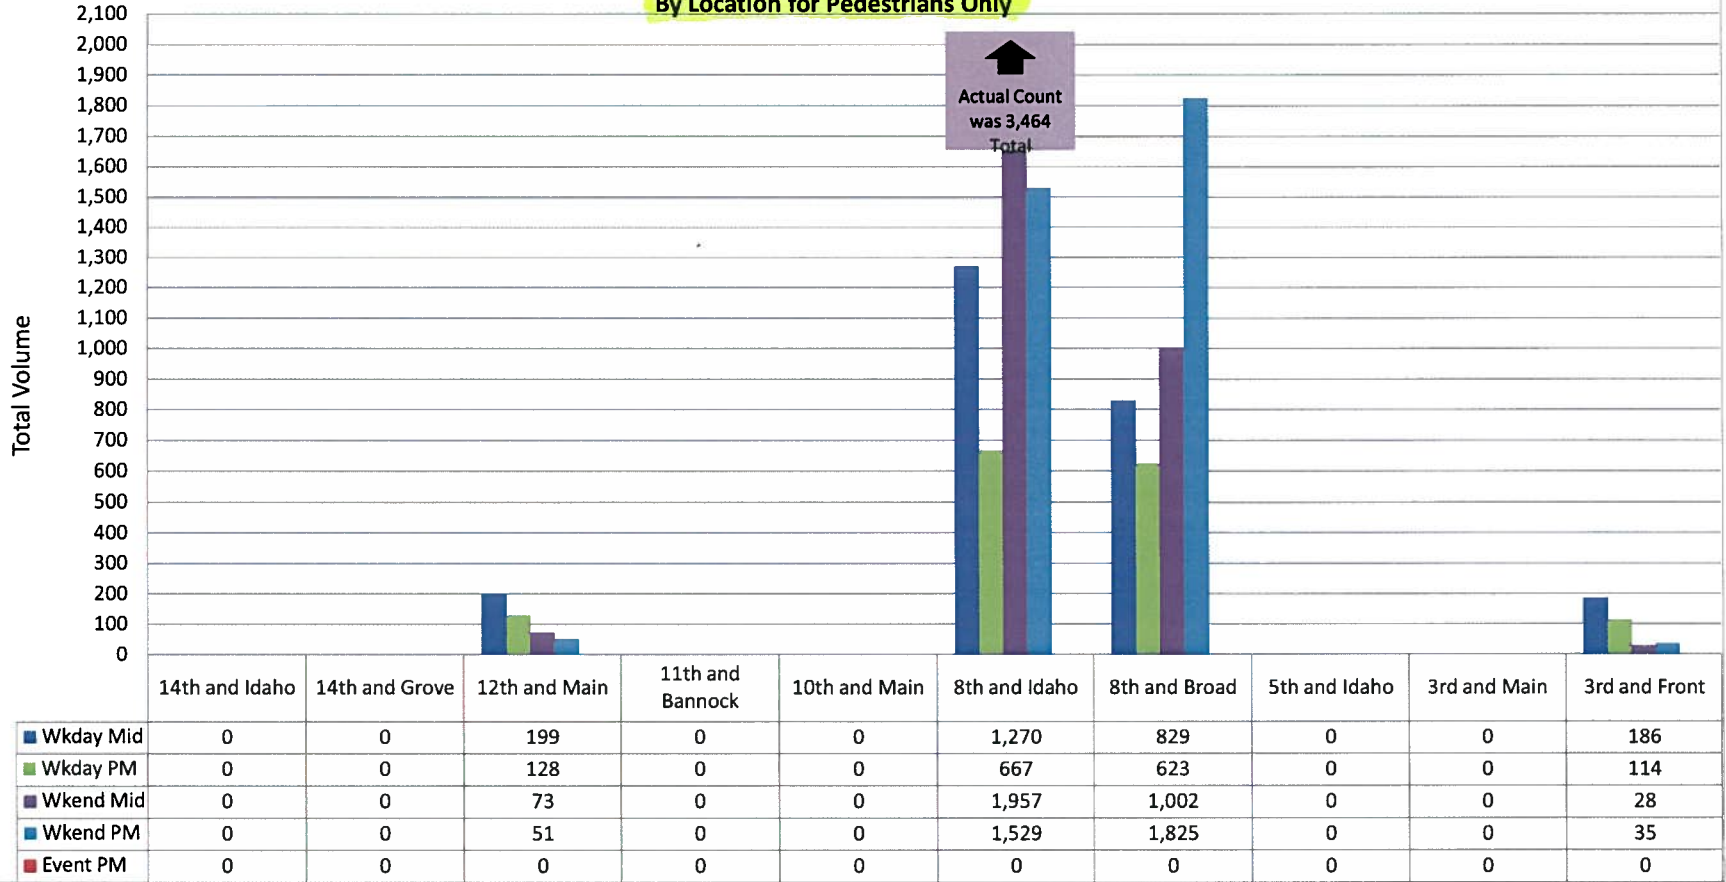

Pedestrian & Cyclist Count - October 2009 Boise, Idaho
By Location for Pedestrians Only

Schedule	Time	Day / Date	Notes
Wkday	Mid-Day = 11:30am - 1:00pm	Thursday, October 15, 2009	Nice day. Mild.
	PM Wday = 4:30pm - 6:30pm	Thursday, October 15, 2009	Nice day. Mild. Breezy.
Wkend	Mid-Day = 11:30am - 1:00pm	Saturday, October 17, 2009	Nice day. Mild.
	PM Wday = 5:30pm - 7:30pm	Saturday, October 17, 2009	Nice day. Mild.
Event	PM Wday = 4:30pm - 6:30pm