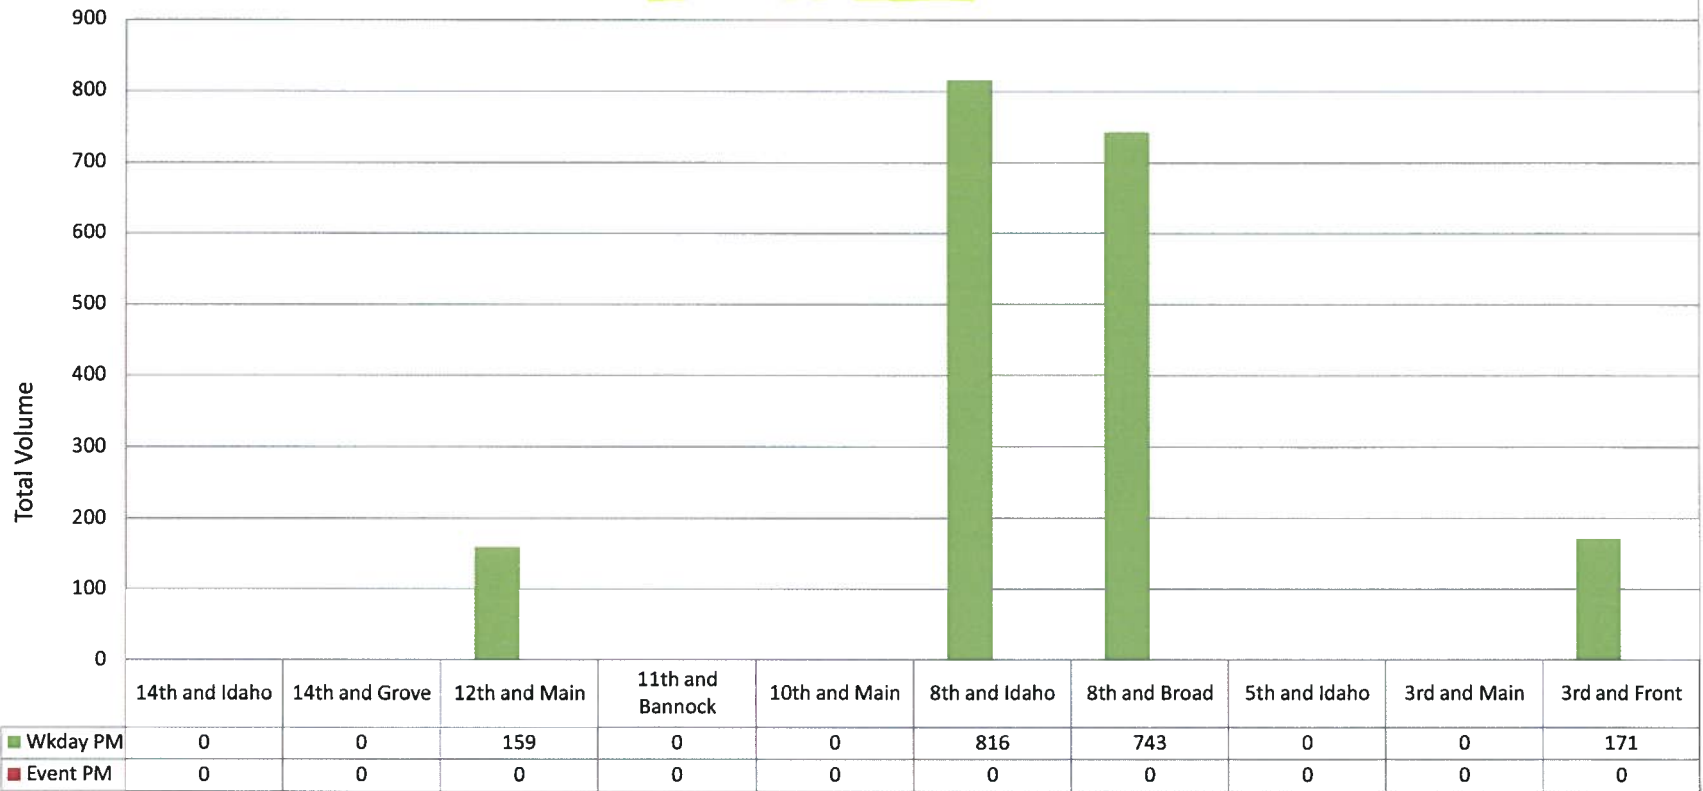

Pedestrian & Cyclist Count - October 2009 Boise, Idaho
By Midweek PM and Event

Schedule			
Time		Day / Date	Notes
Wkday	Mid-Day	= 11:30am - 1:00pm	Thursday, October 15, 2009
	PM Wday	= 4:30pm - 6:30pm	Thursday, October 15, 2009
Wkend	Mid-Day	= 11:30am - 1:00pm	Saturday, October 17, 2009
	PM Wday	= 5:30pm - 7:30pm	Saturday, October 17, 2009
Event	PM Wday	= 4:30pm - 6:30pm	Nice day. Mild.