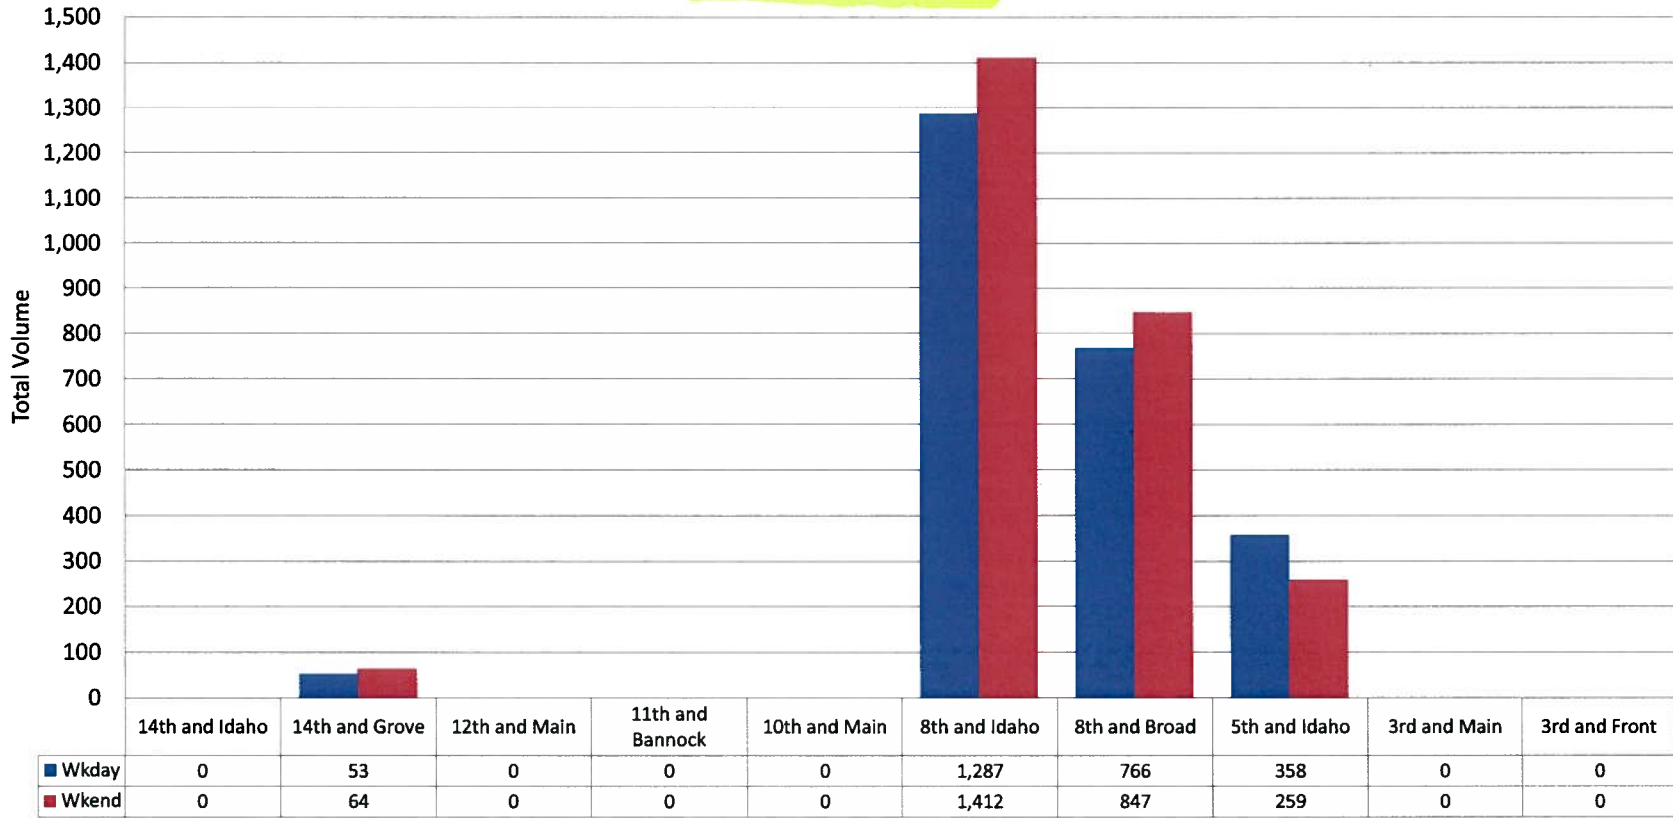

Pedestrian & Cyclist Count - December 2009 Boise, Idaho
By Location and Time

Schedule		Day / Date	Notes
Time	Wkday Mid-Day	= 11:30am - 1:00pm	Wednesday, December 02, 2009
	Wkday PM	= 4:30pm - 6:00pm	Wednesday, December 02, 2009
Wkend	Wkend Mid-Day	= 11:30am - 1:00pm	Saturday, December 05, 2009
	Wkend PM	= 5:30pm - 7:00pm	Saturday, December 05, 2009
Event	Event PM	= 4:30pm - 6:00pm	Clear and Cold. Boise State Home Game - 1:00 Kick Off.

Pedestrian & Cyclist Count - December 2009 Boise, Idaho
Mid-day Counts by Location

Schedule

Time	Day / Date	Notes
Wkday Mid-Day = 11:30am - 1:00pm	Wednesday, December 02, 2009	Clear and Cold.
Wkday PM Wday = 4:30pm - 6:00pm	Wednesday, December 02, 2009	Clear and Cold.
Wkend Mid-Day = 11:30am - 1:00pm	Saturday, December 05, 2009	Clear and Cold. Boise State Home Game - 1:00 Kick Off.
Wkend PM Wday = 5:30pm - 7:00pm	Saturday, December 05, 2009	Clear and Cold.
Event PM Wday = 4:30pm - 6:00pm		