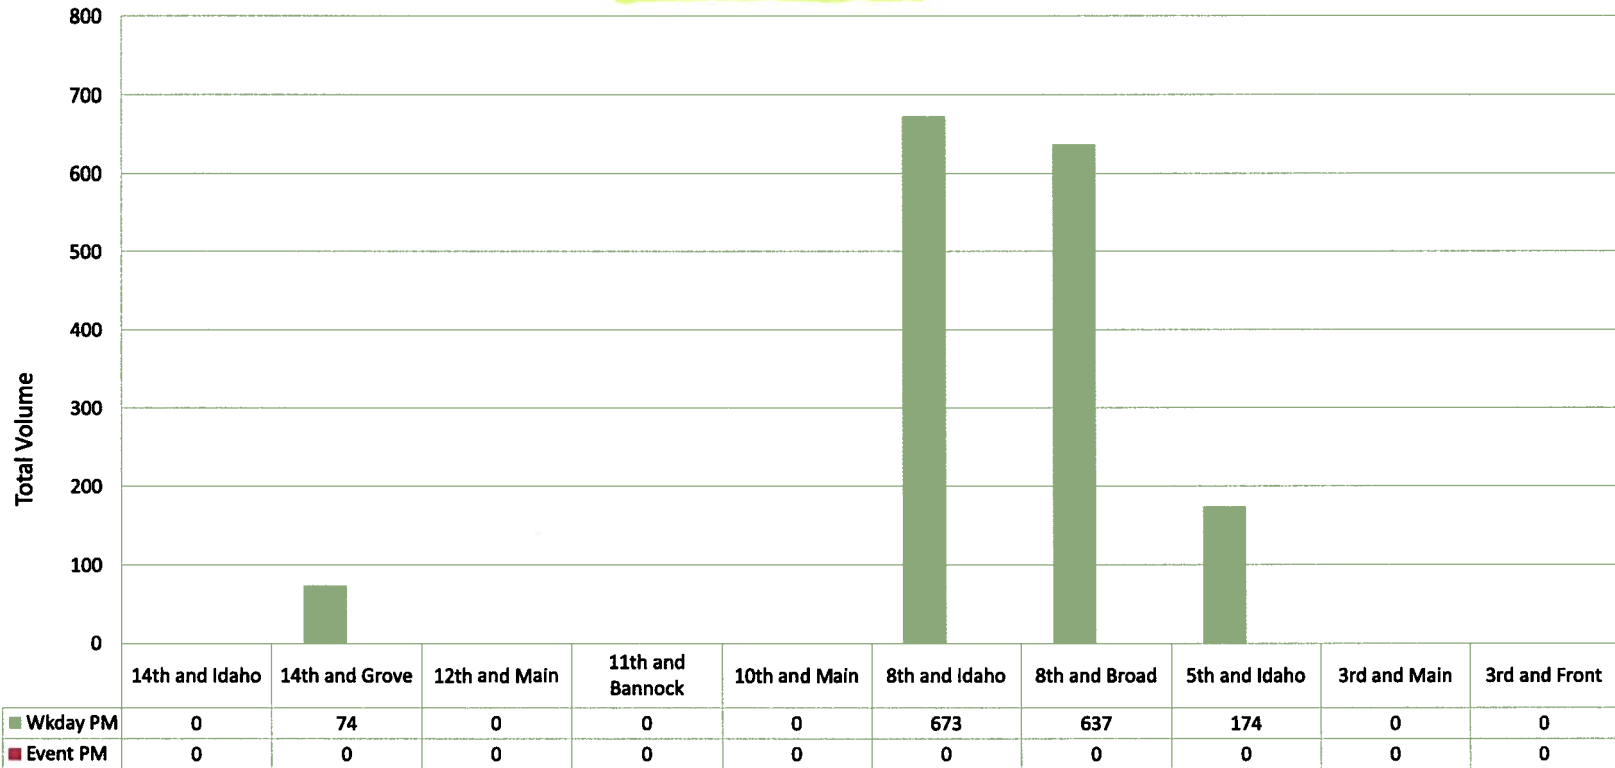

Pedestrian & Cyclist Count - December 2009 Boise, Idaho
By Midweek PM and Event

Schedule

Time		Day / Date	Notes
Wkday	Mid-Day = 11:30am - 1:00pm	Wednesday, December 02, 2009	Clear and Cold.
	PM Wday = 4:30pm - 6:00pm	Wednesday, December 02, 2009	Clear and Cold.
Wkend	Mid-Day = 11:30am - 1:00pm	Saturday, December 05, 2009	Clear and Cold. Boise State Home Game - 1:00 Kick Off.
	PM Wday = 5:30pm - 7:00pm	Saturday, December 05, 2009	Clear and Cold.
Event	PM Wday = 4:30pm - 6:00pm