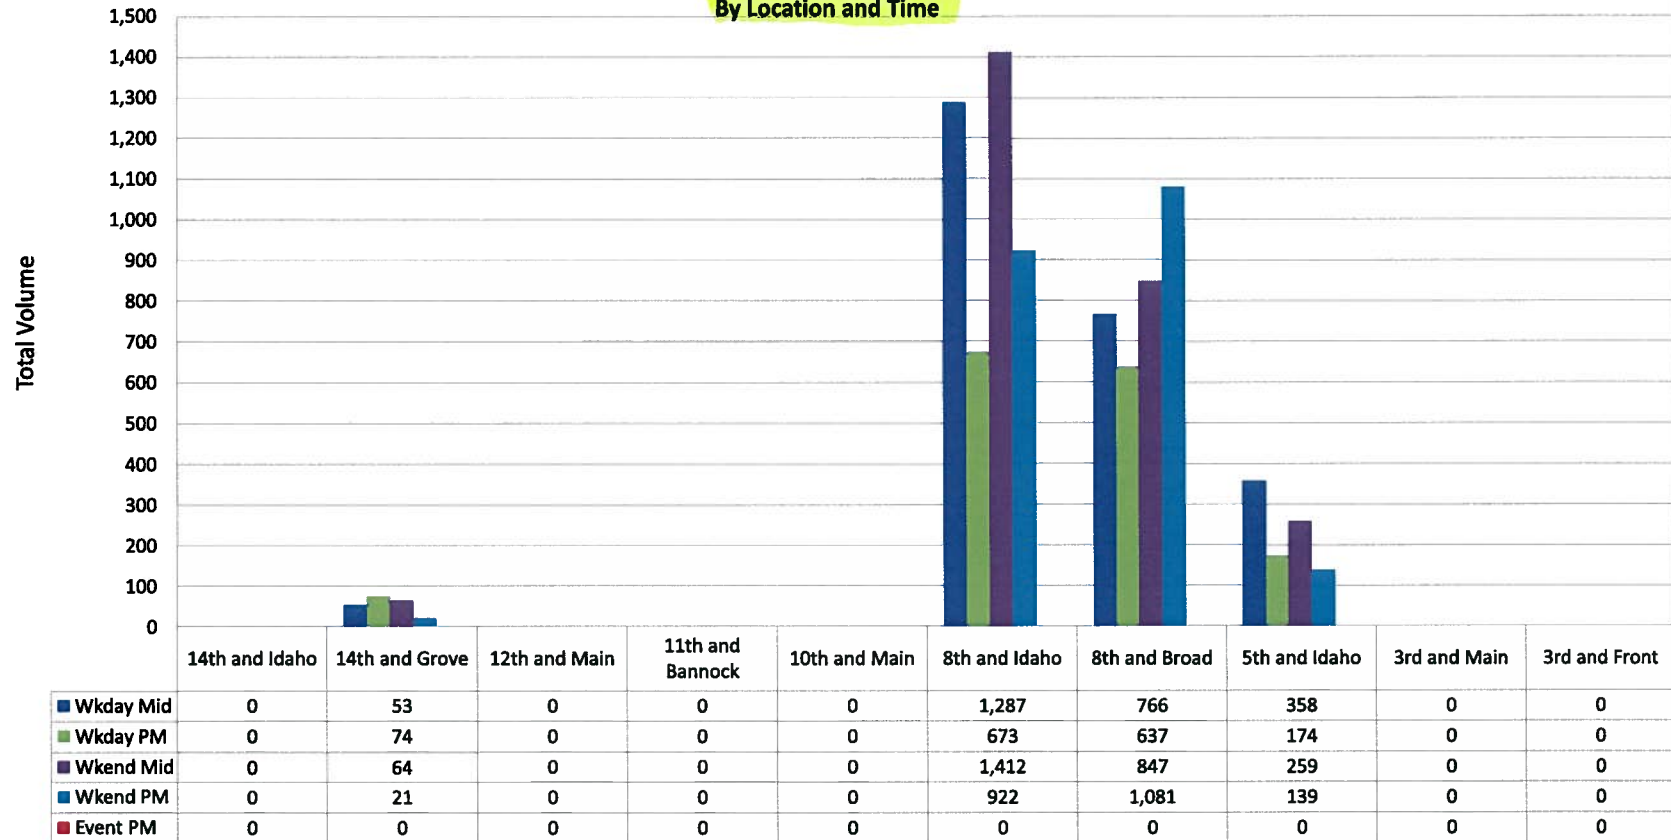

Pedestrian & Cyclist Count - December 2009 Boise, Idaho
By Location and Time

Schedule		Day / Date	Notes
Time	Wkday Mid-Day	= 11:30am - 1:00pm	Wednesday, December 02, 2009
	Wkday PM	= 4:30pm - 6:00pm	Wednesday, December 02, 2009
Wkend	Wkend Mid-Day	= 11:30am - 1:00pm	Saturday, December 05, 2009
	Wkend PM	= 5:30pm - 7:00pm	Saturday, December 05, 2009
Event	Event PM	= 4:30pm - 6:00pm	Clear and Cold. Boise State Home Game - 1:00 Kick Off.

Pedestrian & Cyclist Count - December 2009 Boise, Idaho
Mid-day Counts by Location

Schedule

Time	Day / Date	Notes
Wkday Mid-Day = 11:30am - 1:00pm	Wednesday, December 02, 2009	Clear and Cold.
Wkday PM Wday = 4:30pm - 6:00pm	Wednesday, December 02, 2009	Clear and Cold.
Wkend Mid-Day = 11:30am - 1:00pm	Saturday, December 05, 2009	Clear and Cold. Boise State Home Game - 1:00 Kick Off.
Wkend PM Wday = 5:30pm - 7:00pm	Saturday, December 05, 2009	Clear and Cold.
Event PM Wday = 4:30pm - 6:00pm		

Pedestrian & Cyclist Count - December 2009 Boise, Idaho
PM Counts by Location

Schedule

Time

Wkday Mid-Day = 11:30am - 1:00pm
 PM Wday = 4:30pm - 6:00pm
 Wkend Mid-Day = 11:30am - 1:00pm
 PM Wday = 5:30pm - 7:00pm
 Event PM Wday = 4:30pm - 6:00pm