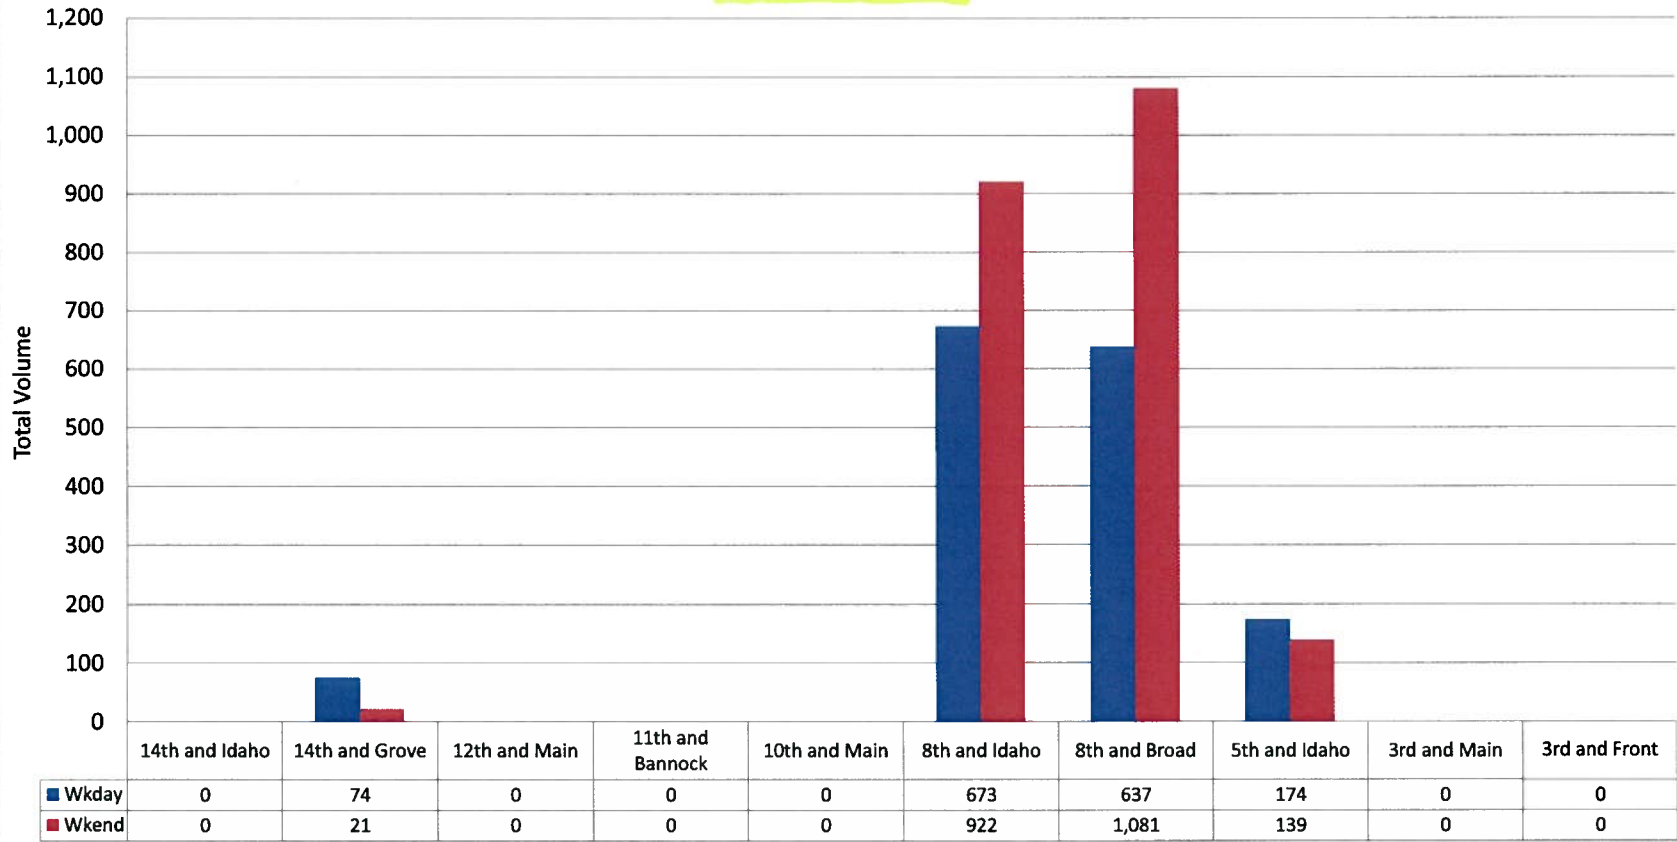

Pedestrian & Cyclist Count - December 2009 Boise, Idaho
PM Counts by Location

Schedule

Time

Wkday Mid-Day = 11:30am - 1:00pm
PM Wday = 4:30pm - 6:00pm
Wkend Mid-Day = 11:30am - 1:00pm
PM Wday = 5:30pm - 7:00pm
Event PM Wday = 4:30pm - 6:00pm

Day / Date

Wednesday, December 02, 2009
Wednesday, December 02, 2009
Saturday, December 05, 2009
Saturday, December 05, 2009

Notes

Clear and Cold.
Clear and Cold.
Clear and Cold. Boise State Home Game - 1:00 Kick Off.
Clear and Cold.