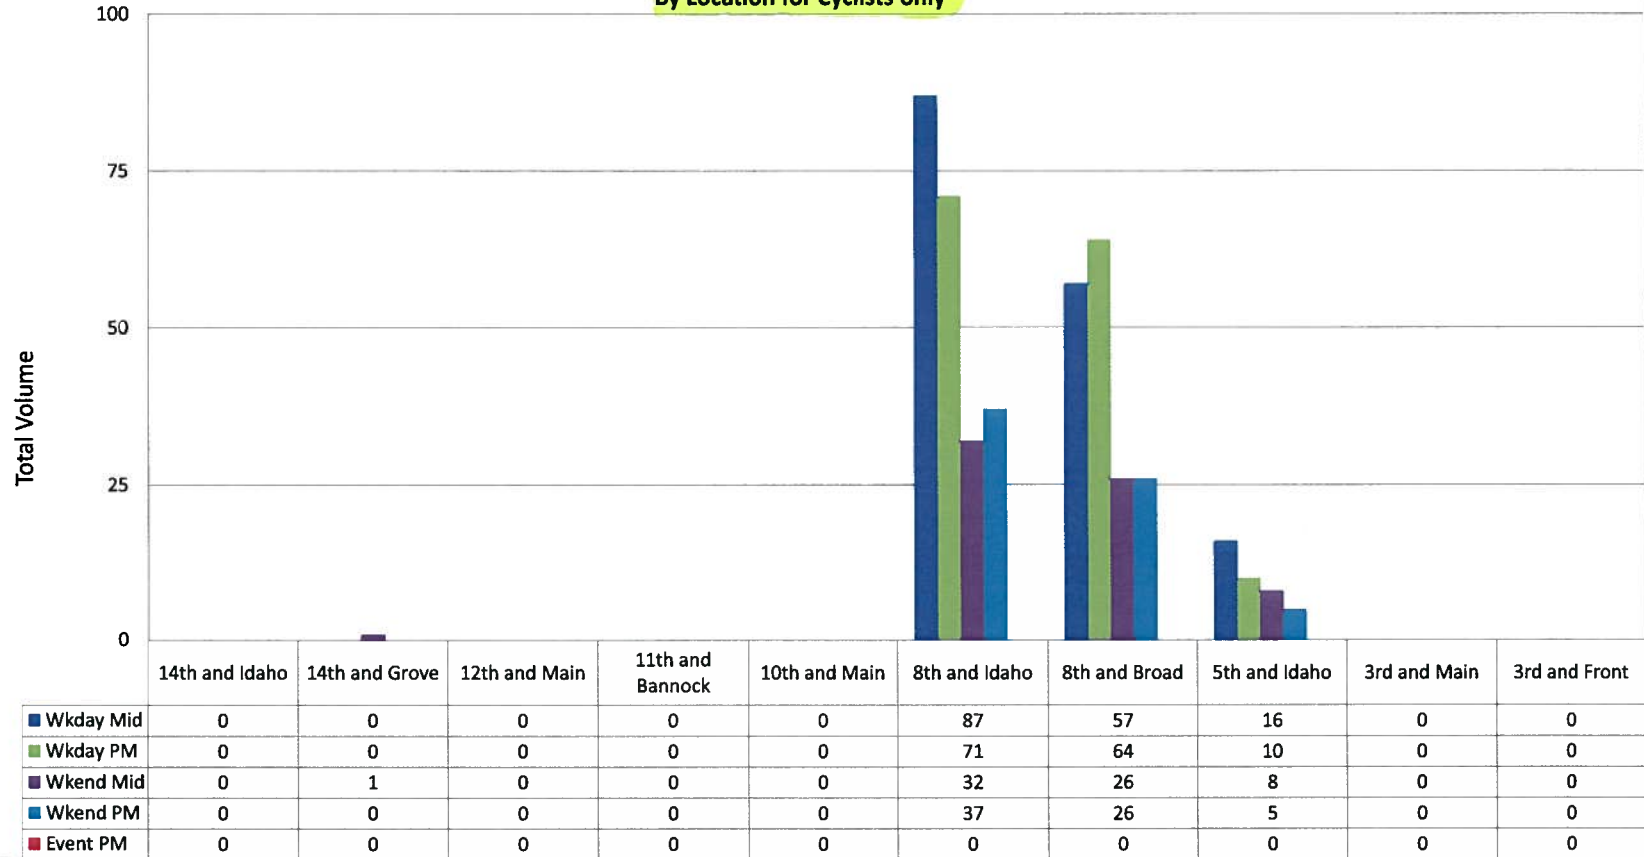

Pedestrian & Cyclist Count - December 2009 Boise, Idaho
By Location for Cyclists only

Schedule	Time	Day / Date	Notes
Wkday	Mid-Day = 11:30am - 1:00pm	Wednesday, December 02, 2009	Clear and Cold.
	PM Wday = 4:30pm - 6:00pm	Wednesday, December 02, 2009	Clear and Cold.
Wkend	Mid-Day = 11:30am - 1:00pm	Saturday, December 05, 2009	Clear and Cold. Boise State Home Game - 1:00 Kick Off.
	PM Wday = 5:30pm - 7:00pm	Saturday, December 05, 2009	Clear and Cold.
Event	PM Wday = 4:30pm - 6:00pm