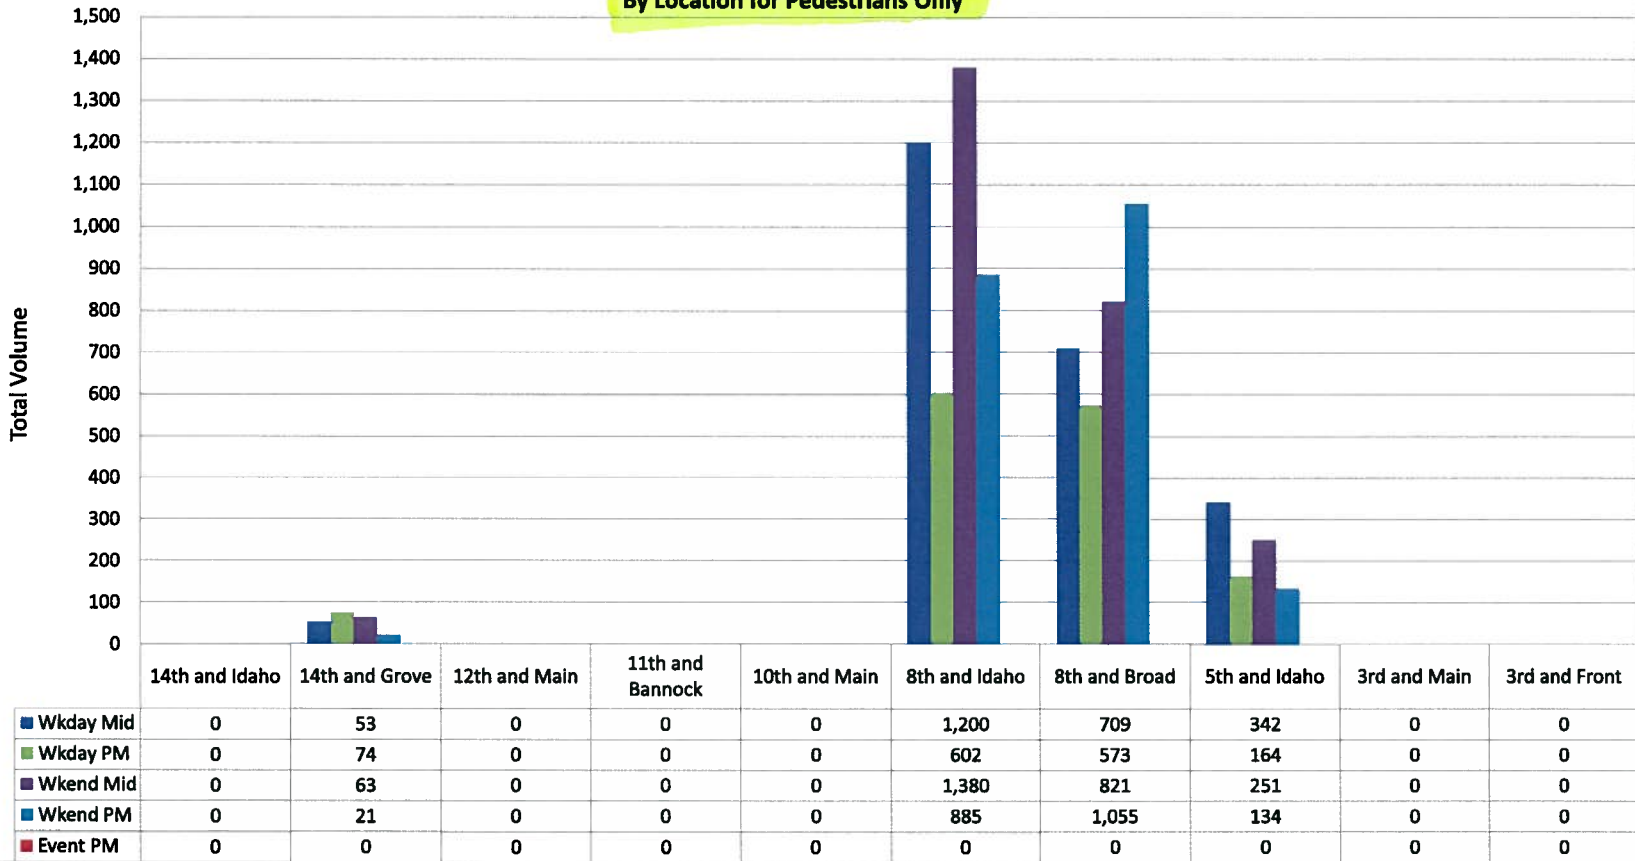

Pedestrian & Cyclist Count - December 2009 Boise, Idaho
By Location for Pedestrians Only

Schedule	Time	Day / Date	Notes
Wkday	Mid-Day = 11:30am - 1:00pm	Wednesday, December 02, 2009	Clear and Cold.
	PM Wday = 4:30pm - 6:00pm	Wednesday, December 02, 2009	Clear and Cold.
Wkend	Mid-Day = 11:30am - 1:00pm	Saturday, December 05, 2009	Clear and Cold. Boise State Home Game - 1:00 Kick Off.
	PM Wday = 5:30pm - 7:00pm	Saturday, December 05, 2009	Clear and Cold.
Event	PM Wday = 4:30pm - 6:00pm